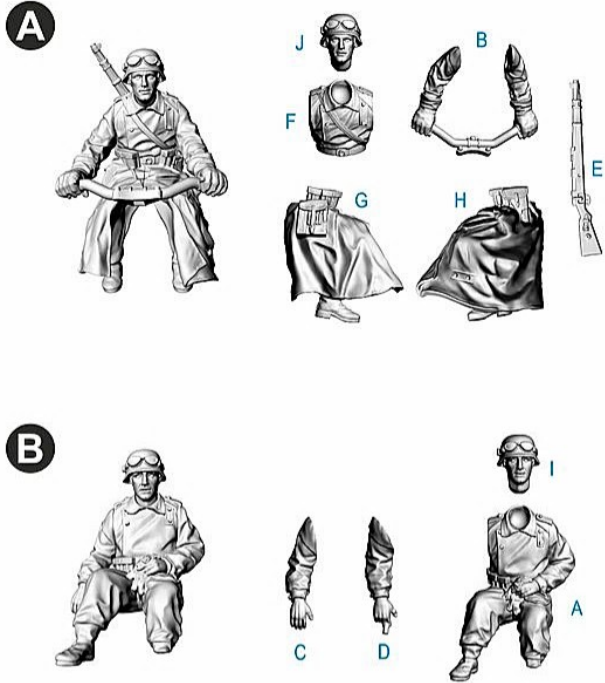

# Assembly Instruction

Read carefully and fully understand the instructions before commencing assembly. Model supplied unpainted. Scenery, glue and paint not included.

**WARNING:**  
Contains small parts which may be hazardous to children under 14 years of age.

- This kit may contain Polyurethane Resin, Pewter, or ABS Plastic parts. Please handle with care.
- If resin parts are bent, submerge parts in hot water (not boiling water), bend parts to desired shape.
- Before assembly it is advised to clean the parts in a soapy water solution to remove any leftover remnants of mould release.
- When you use cyanoacrylate glue or paint, do not use near a naked flame, and use in a well-ventilated area.

1:56 (28mm) Scale

WW2 Figure Series

Feldgendarmerie Bike Riders

for use with German Motorcycle R75 with sidecar (280051 or 280052)

284011

Contains 2 plastic figures with hand options

© Copyright Rubicon Models Limited 2018  
Rubicon Models and the Rubicon Models logo are trademarks of Rubicon Models Limited. All Rights Reserved. Made in China.