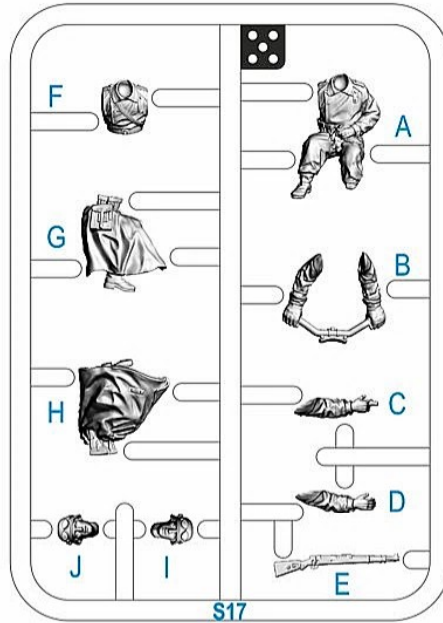

# Assembly Instruction

Read carefully and fully understand the instructions before commencing assembly. Model supplied unpainted. Scenery, glue and paint not included.

**WARNING:**  
Contains small parts which may be hazardous to children under 14 years of age.

- This kit may contain Polyurethane Resin, Pewter, or ABS Plastic parts. Please handle with care.
- If resin parts are bent, submerge parts in hot water (not boiling water), bend parts to desired shape.
- Before assembly it is advised to clean the parts in a soapy water solution to remove any leftover remnants of mould release.
- When you use cyanoacrylate glue or paint, do not use near a naked flame, and use in a well-ventilated area.

- When assembling this kit, tools including knives are used. Extra care should be taken to avoid personal injury.
- Keep out of reach of small children.

[www.rubiconmodels.com](http://www.rubiconmodels.com)

1:56 (28mm) Scale

WW2 Figure Series

Feldgendarmerie Bike Riders

for use with German Motorcycle R75 with sidecar (280051 or 280052)

284011

Contains 2 plastic figures with hand options

© Copyright Rubicon Models Limited 2018  
Rubicon Models and the Rubicon Models logo are trademarks of Rubicon Models Limited. All Rights Reserved. Made in China.