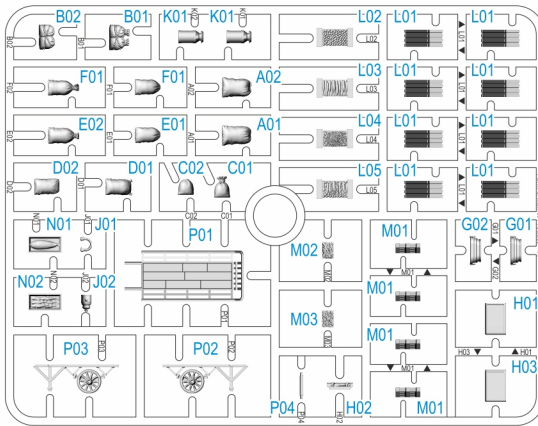

RUBICON MODELS

1:56 Scenery Series Market Produce Set

Product Code: 283008

201006-2

A x2

- When you use glue or paint, do not use near a naked flame, and use in a well-ventilated area.
- When assembling this kit, tools including knives are used. Extra care should be taken to avoid personal injury.
- Keep out of reach of small children.

Read carefully and fully understand the instructions before commencing assembly. Model supplied unpainted. Bases, scenery, glue and paint not included. Legend used:

Choices

Optional

No glue

Drill hole

Bend

To avoid confusion with similar looking parts, some parts have identification characters engraved on the underside. Please make sure to assemble parts with corresponding identification character to avoid confusion.

Sack A

Sack B

Sack C

Sack D

Sack E

Sack F

Washing Tub

Suitcase