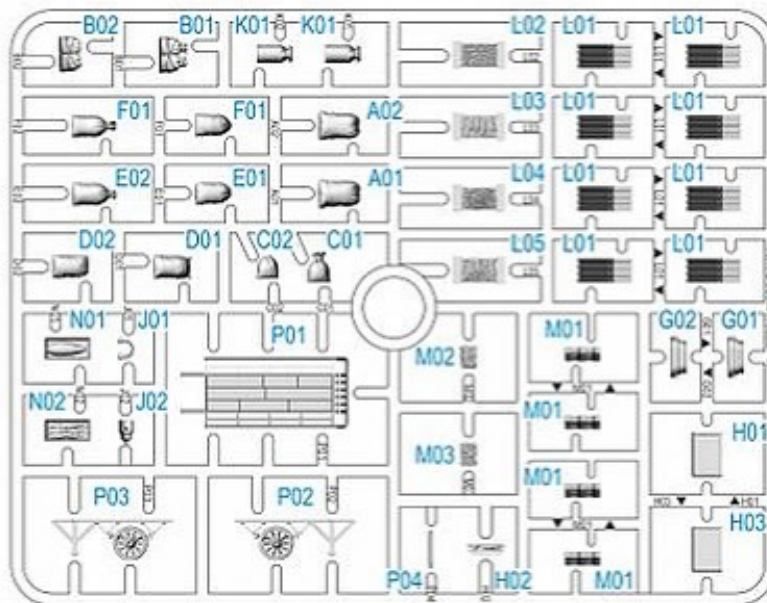

RUBICON MODELS

1:56 Scenery Series Market Produce Set

Product Code: 283008

A x2

- When you use glue or paint, do not use near a naked flame, and use in a well-ventilated area.
 - When assembling this kit, tools including knives are used. Extra care should be taken to avoid personal injury.
- CAUTION** - Keep out of reach of small children.

Read carefully and fully understand the instructions before commencing assembly. Model supplied unpainted. Bases, scenery, glue and paint not included. Meaning of symbols used:

Choices

Optional

No glue

Drill hole

Sack A

Sack B

Sack C

Sack D

Sack E

Sack F

Washing Tub

Suitcase

Cream Can

Milk Chum

Large Vegetable Crates (x4)

Small Vegetable Crates (x2)

Fish Crates

Hand Cart