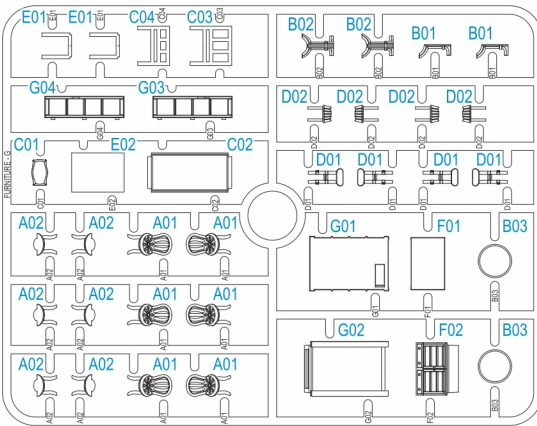

RUBICON MODELS

1:56 Scenery Series Domestic Furniture Set

Product Code: **283007**

190723-2

G x2

- When you use glue or paint, do not use near a naked flame, and use in a well-ventilated area.
- When assembling this kit, tools including knives are used. Extra care should be taken to avoid personal injury.
- Keep out of reach of small children.

Read carefully and fully understand the instructions before commencing assembly. Model supplied unpainted. Bases, scenery, glue and paint not included. Legend used:

Choices

Optional

No glue

Drill hole

Bend