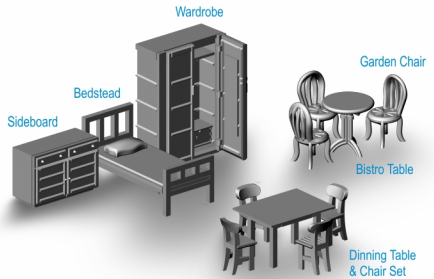

RUBICON MODELS

1:56 Scenery Series Domestic Furniture Set

Product Code: **283007**

190723-2

G x2

- When you use glue or paint, do not use near a naked flame, and use in a well-ventilated area.
- When assembling this kit, tools including knives are used. Extra care should be taken to avoid personal injury.
- Keep out of reach of small children.