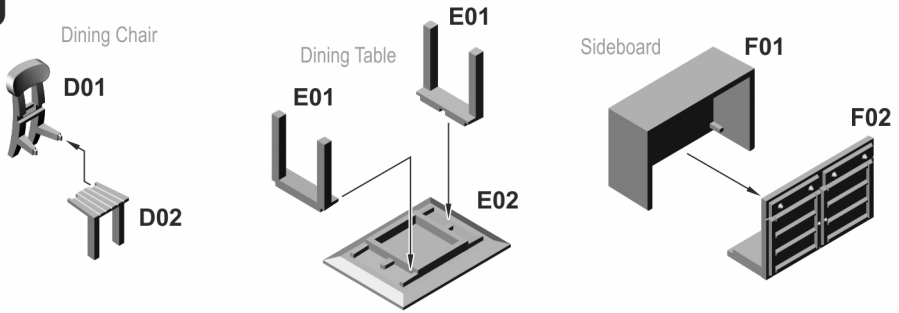

1

Domestic Furniture