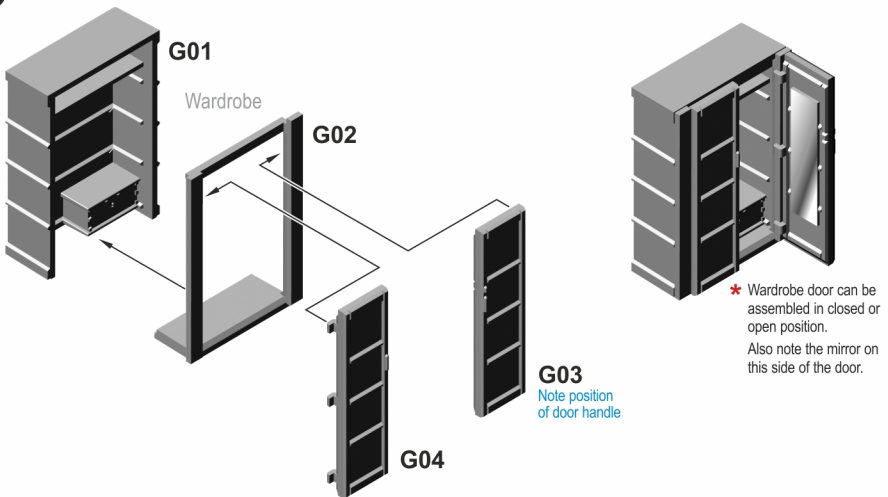

Domestic Furniture