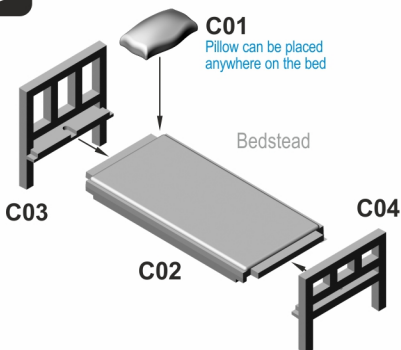

Domestic Furniture