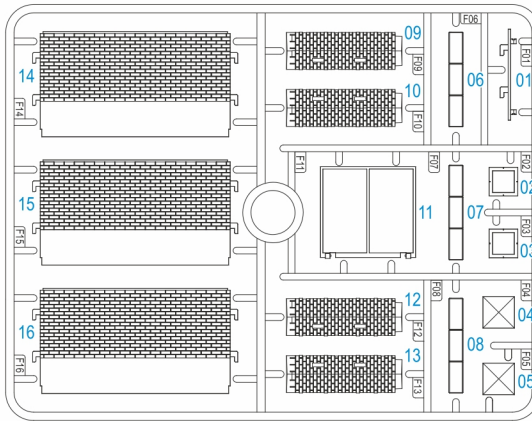

RUBICON MODELS

1:56 Scenery Series Industrial Wall Set with Metal Gate

Product Code: 283006

190315-2

F x4

- When you use glue or paint, do not use near a naked flame, and use in a well-ventilated area.
- When assembling this kit, tools including knives are used. Extra care should be taken to avoid personal injury.
- Keep out of reach of small children.

Read carefully and fully understand the instructions before commencing assembly. Model supplied unpainted. Bases, scenery, glue and paint not included. Legend used:

Choices

Optional

No glue

Drill hole

Bend