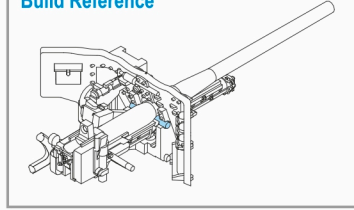

Build Reference

3a