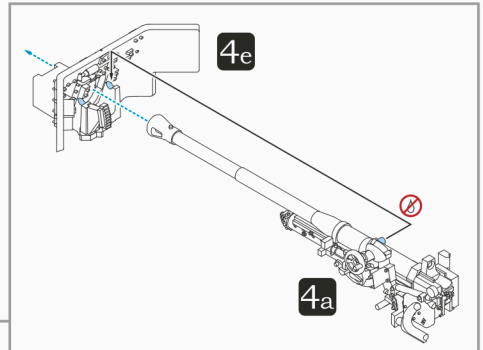

QF 6-pdr L/50 Airborne
Carriage Assembly

4e

QF 6-pdr L/50 Airborne
Gun Shield Assembly

4f

QF 6-pdr L/50 Airborne
Final Assembly

5a

57mm Gun M1

US-built version; based on the Mk II with the "original" L/50 barrel

A29

Build reference for securing **A30**, **A43**, and **A51** onto **A29**

5b

57mm Gun M1

Wheel Assembly

5c

57mm Gun M1

Trail & Wheel Assembly