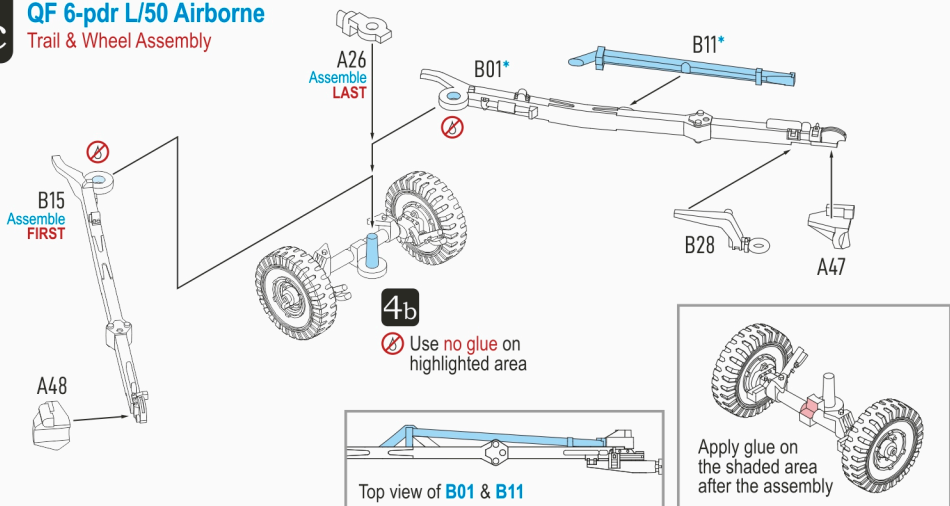

Build reference for securing **A20**, **A30**, and **B13** onto **B14**

4b

QF 6-pdr L/50 Airborne

Wheel Assembly

4c

QF 6-pdr L/50 Airborne

Trail & Wheel Assembly

4d