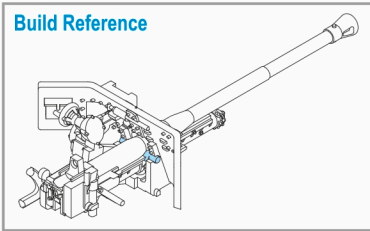

QF 6-pdr L/50 Airborne
Carriage Assembly

4e

QF 6-pdr L/50 Airborne
Gun Shield Assembly

4f

QF 6-pdr L/50 Airborne
Final Assembly

5a

57mm Gun M1

US-built version; based on the Mk II with the "original" L/50 barrel