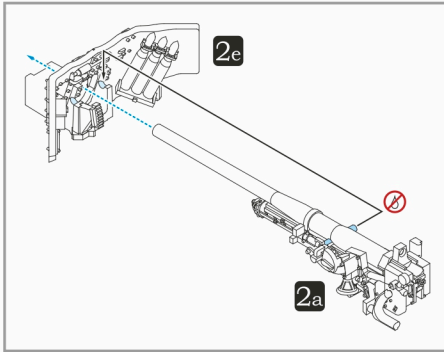

Gun Shield Assembly

Build references for A24, A31, and A34 onto A01

2f

QF 6-pdr L/43

Final Assembly

Build Reference

3a

QF 6-pdr L/50