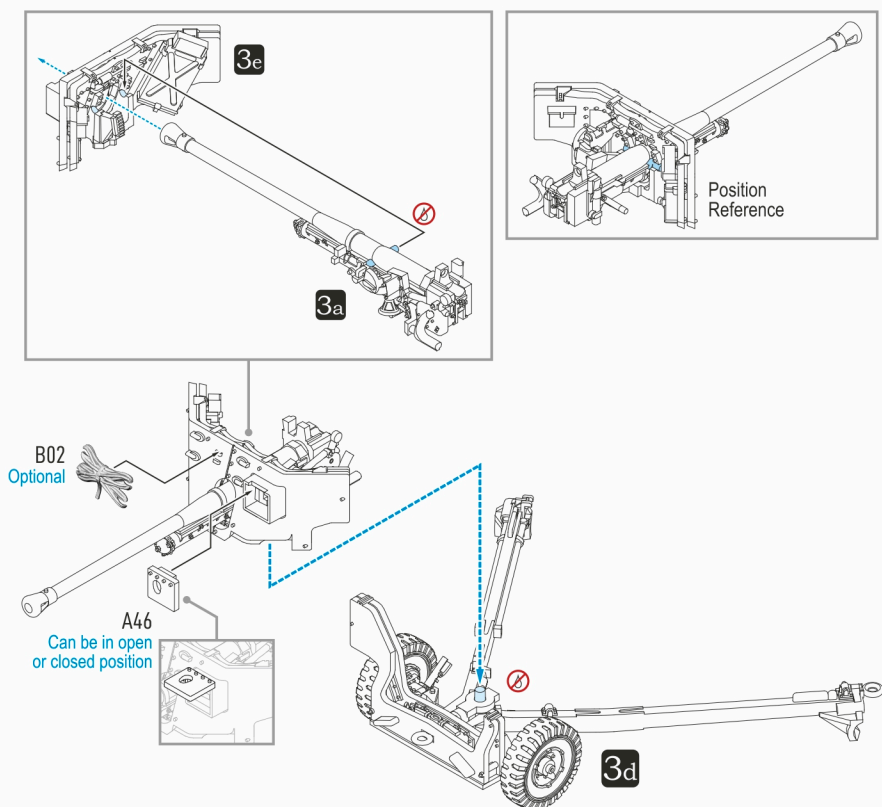

QF 6-pdr L/50 Final Assembly