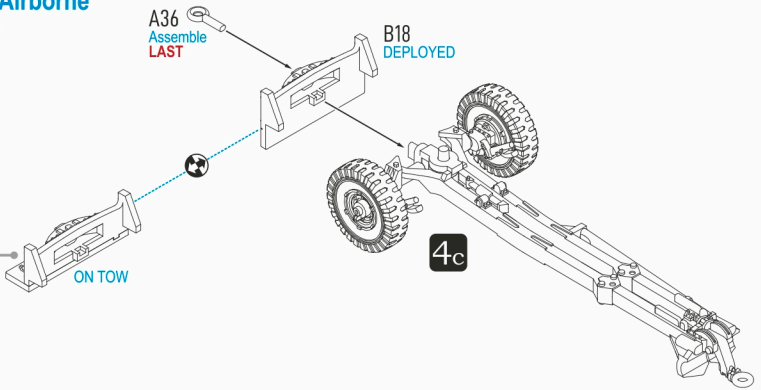

Build reference for securing **A20**, **A30**, and **B13** onto **B14**

4b

QF 6-pdr L/50 Airborne

Wheel Assembly

4c

QF 6-pdr L/50 Airborne

Trail & Wheel Assembly

4d

QF 6-pdr L/50 Airborne
Carriage Assembly

4e

QF 6-pdr L/50 Airborne
Gun Shield Assembly

4f

QF 6-pdr L/50 Airborne
Final Assembly

5a

57mm Gun M1

US-built version; based on the Mk II with the "original" L/50 barrel