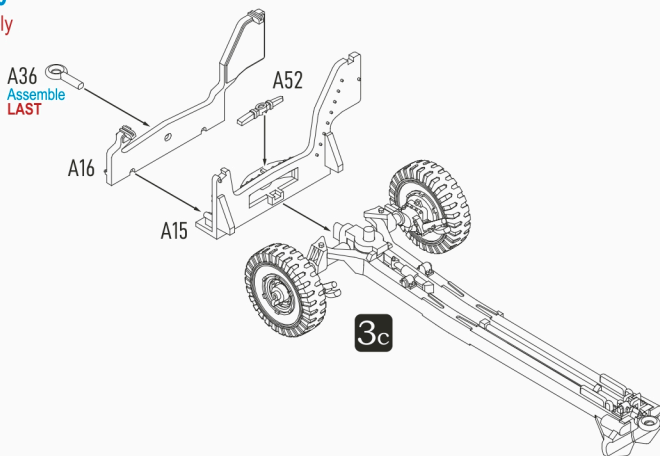

Mk 4 with L/50 barrel and single baffle muzzle brake on Mk 1A carriage

Build reference for securing
A20, A30, and A43 onto A29

3b

QF 6-pdr L/50 Wheel Assembly

3c

QF 6-pdr L/50 Trail & Wheel Assembly

3d

QF 6-pdr L/50 Carriage Assembly