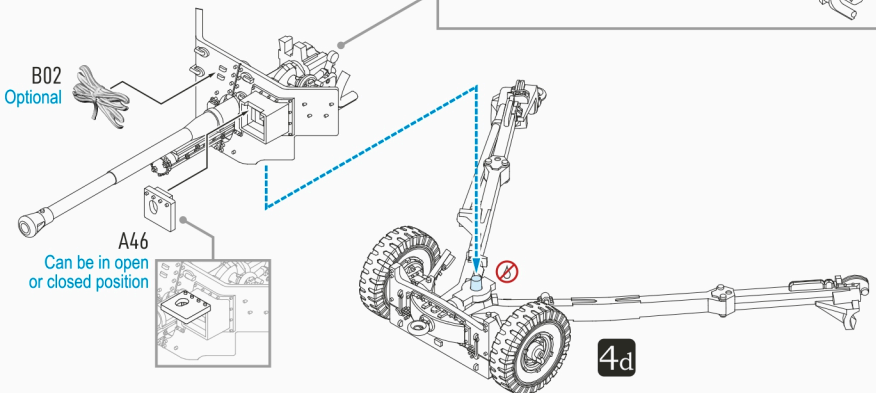

QF 6-pdr L/50 Airborne
Carriage Assembly

4e

QF 6-pdr L/50 Airborne
Gun Shield Assembly

4f

QF 6-pdr L/50 Airborne
Final Assembly

5a

57mm Gun M1

US-built version; based on the Mk II with the "original" L/50 barrel