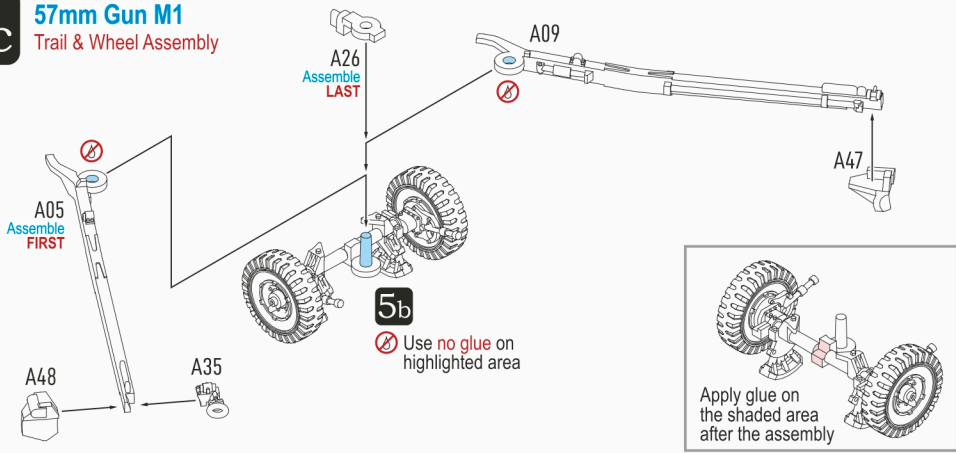

A29

Build reference for securing **A30**, **A43**, and **A51** onto **A29**

5b

57mm Gun M1

Wheel Assembly

5c

57mm Gun M1

Trail & Wheel Assembly