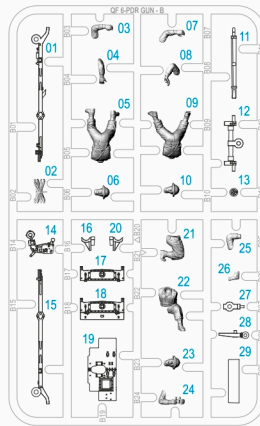

Product Code: 280139
230315-2

A

B

- When you use glue or paint, do not use near a naked flame, and use in a well-ventilated area.
- When assembling this kit, tools including knives are used. Extra care should be taken to avoid personal injury.
- Keep out of reach of small children.

2c

QF 6-pdr L/43 Trail & Wheel Assembly

Trail & Wheel Assembly

2d

QF 6-pdr L/43 Carriage Assembly

Carriage Assembly

2e

QF 6-pdr L/43 Gun Shield Assembly

Gun Shield Assembly

Build references for A24, A31, and A34 onto A01

2f

QF 6-pdr L/43

Final Assembly

Build Reference

3a

QF 6-pdr L/50

Mk 4 with L/50 barrel and single baffle muzzle brake on Mk 1A carriage

Build reference for securing
A20, A30, and A43 onto A29

3b

QF 6-pdr L/50 Wheel Assembly

3c

QF 6-pdr L/50 Trail & Wheel Assembly

3d

QF 6-pdr L/50 Carriage Assembly