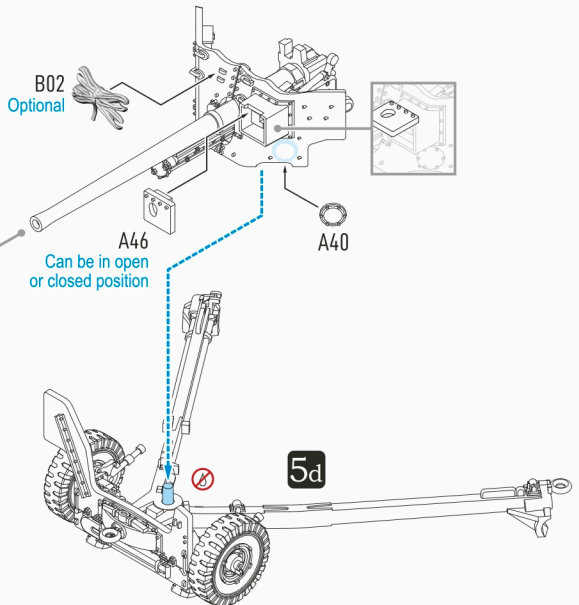

A29

Build reference for securing **A30**, **A43**, and **A51** onto **A29**

5b

57mm Gun M1

Wheel Assembly

5c

57mm Gun M1

Trail & Wheel Assembly

5d

57mm Gun M1
Carriage Assembly

5e

57mm Gun M1
Gun Shield Assembly

5f

57mm Gun M1
Final Assembly

6

Crew Placement with Stowage