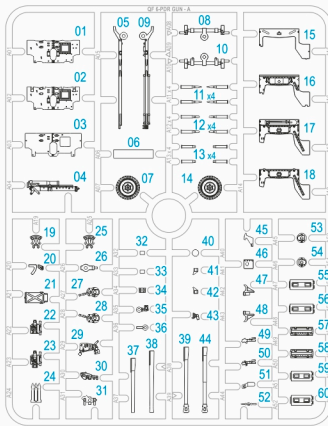

Product Code: 280139
230315-2

A

B

- When you use glue or paint, do not use near a naked flame, and use in a well-ventilated area.
- When assembling this kit, tools including knives are used. Extra care should be taken to avoid personal injury.
- Keep out of reach of small children.

Read carefully and fully understand the instructions before commencing assembly. Model supplied unpainted. Bases, scenery, glue and paint not included. Meaning of symbols used:

Please use **ABS Plastic Cement** for assembly.

WARNING

- THIS IS NOT A TOY
- INTENDED FOR COLLECTORS OF AGE 14 AND ABOVE
- CONTAINS SMALL PARTS AND POINTED COMPONENTS
- NOT SUITABLE FOR CHILDREN UNDER 6 YEARS OLD
- MODEL MAY VARY FROM IMAGE ON BOX
- READY TO ASSEMBLE PRECISION MODEL KIT