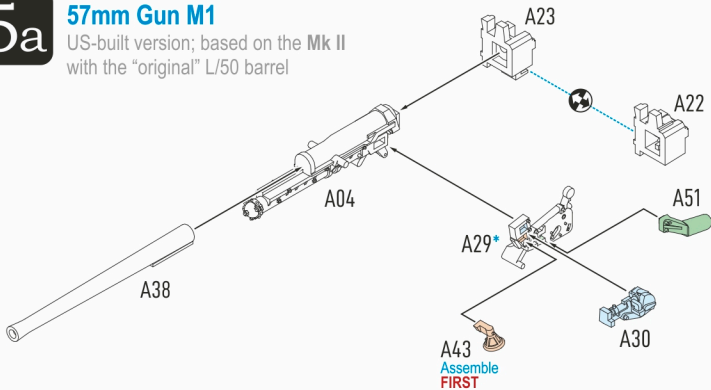

Build reference for securing **A20**, **A30**, and **B13** onto **B14**

4b

QF 6-pdr L/50 Airborne

Wheel Assembly

4c

QF 6-pdr L/50 Airborne

Trail & Wheel Assembly

4d

QF 6-pdr L/50 Airborne
Carriage Assembly

4e

QF 6-pdr L/50 Airborne
Gun Shield Assembly

4f

QF 6-pdr L/50 Airborne
Final Assembly

5a

57mm Gun M1

US-built version; based on the Mk II with the "original" L/50 barrel

A29

Build reference for securing **A30**, **A43**, and **A51** onto **A29**

5b

57mm Gun M1

Wheel Assembly

5c

57mm Gun M1

Trail & Wheel Assembly