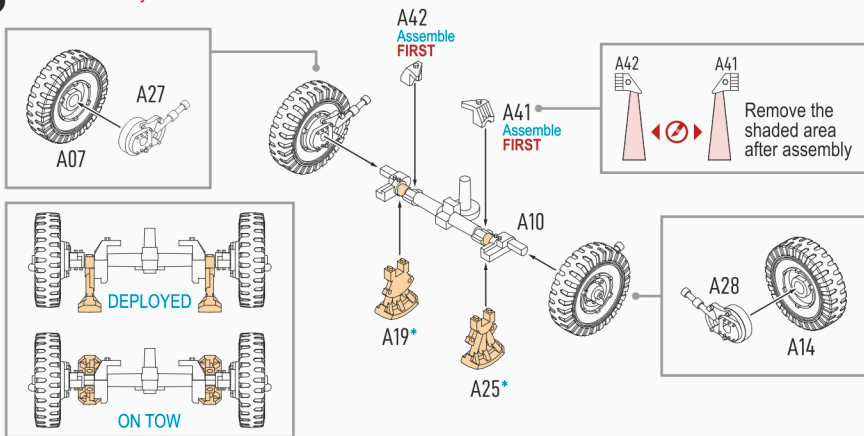

Build reference for securing **A20**, **A30**, and **B13** onto **B14**

4b

QF 6-pdr L/50 Airborne

Wheel Assembly

4c

QF 6-pdr L/50 Airborne

Trail & Wheel Assembly

4d

QF 6-pdr L/50 Airborne
Carriage Assembly

4e

QF 6-pdr L/50 Airborne
Gun Shield Assembly

4f

QF 6-pdr L/50 Airborne
Final Assembly

5a

57mm Gun M1

US-built version; based on the Mk II with the "original" L/50 barrel

A29

Build reference for securing **A30**, **A43**, and **A51** onto **A29**

5b

57mm Gun M1

Wheel Assembly

5c

57mm Gun M1

Trail & Wheel Assembly