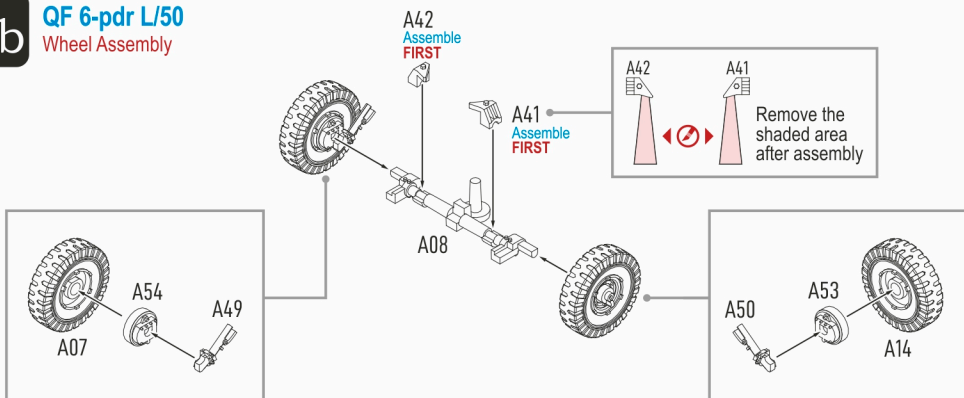

3b

QF 6-pdr L/50 Wheel Assembly