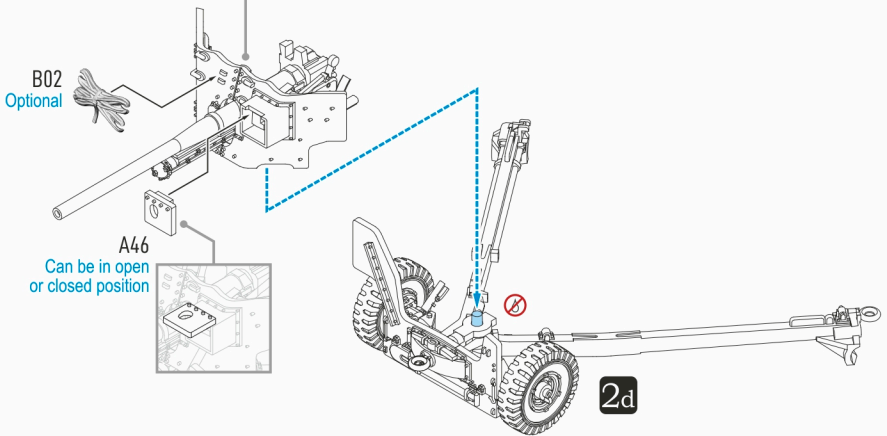

Gun Shield Assembly

Build references for A24, A31, and A34 onto A01

2f

QF 6-pdr L/43

Final Assembly

Build Reference

3a

QF 6-pdr L/50