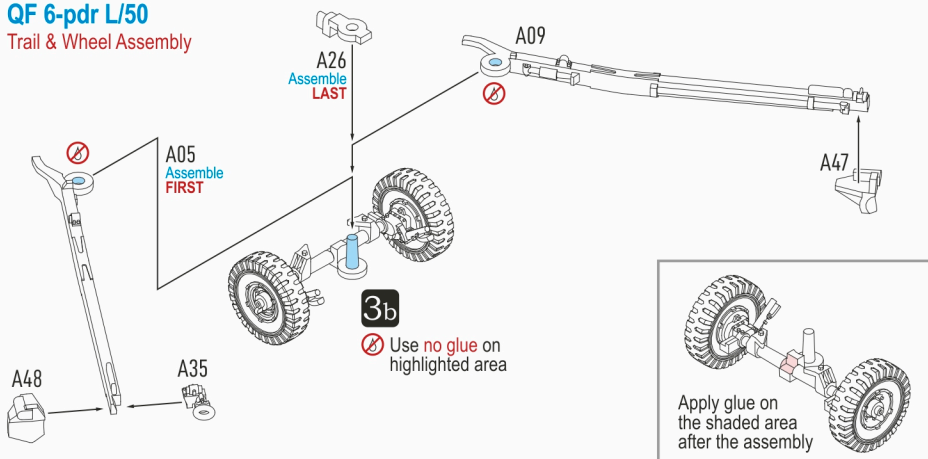

Mk 4 with L/50 barrel and single baffle muzzle brake on Mk 1A carriage

Build reference for securing
A20, A30, and A43 onto A29

3b

QF 6-pdr L/50 Wheel Assembly

3c

QF 6-pdr L/50 Trail & Wheel Assembly

3d

QF 6-pdr L/50 Carriage Assembly