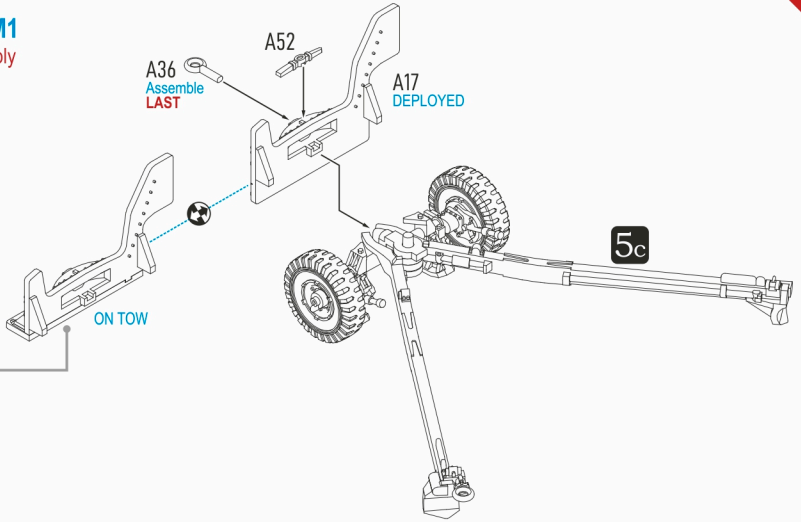

5d

57mm Gun M1
Carriage Assembly