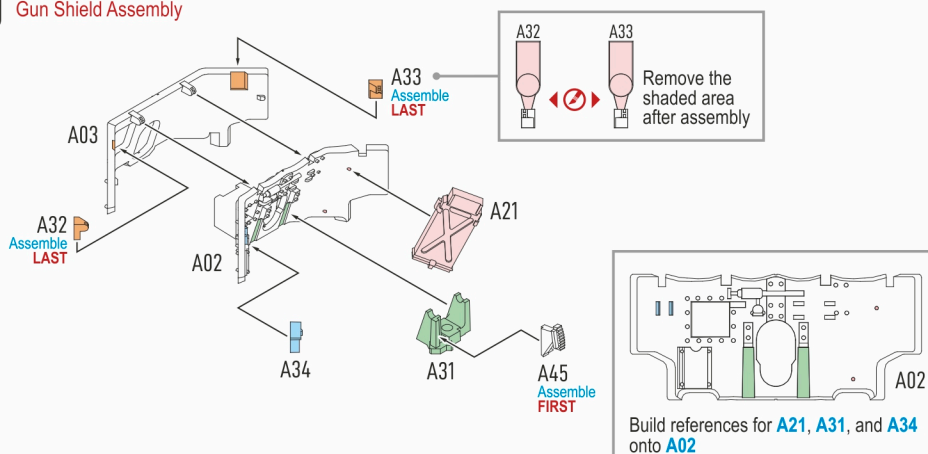

3e

QF 6-pdr L/50 Gun Shield Assembly