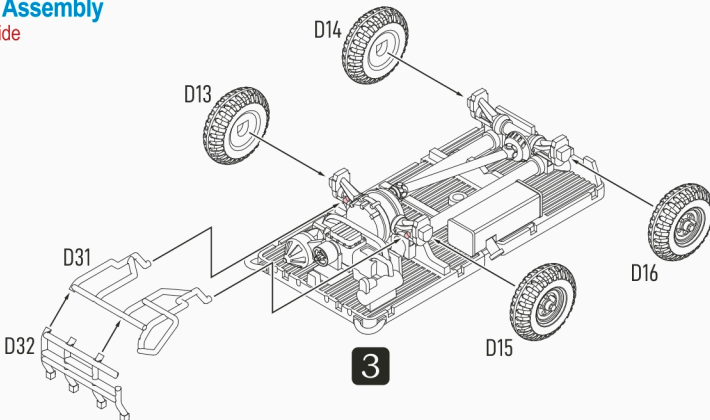

1 Driver

2 Punching Hole for OPTIONAL weapon mount

 Punch a hole if you intend to mount an M2 / M60 machine gun or M40 recoilless rifle on the vehicle

3 M274 Assembly Underside

4 M274 Assembly Underside

5

M274 Assembly Railings

6

M274 Assembly Chassis Details

* When "off-vehicle" driving mode **D17** is selected, the steering wheel **D39** should be attached in the highlighted area.

7

M274 Assembly Seat & Weapon Options

* For use with M40 106mm Recoiless Rifle (280130). Sold separately.