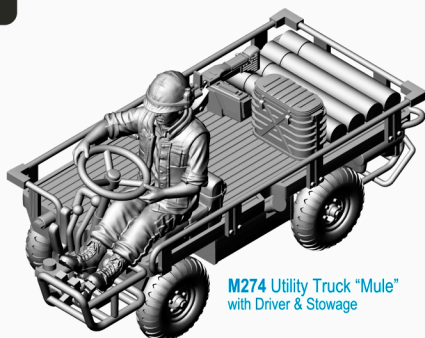

6

M274 Assembly Chassis Details

* When "off-vehicle" driving mode **D17** is selected, the steering wheel **D39** should be attached in the highlighted area.

7

M274 Assembly Seat & Weapon Options

* For use with M40 106mm Recoiless Rifle (280130). Sold separately.

M274 Utility Truck "Mule"
with Driver & Stowage

D01
M29 Mortar
Wood Crate

D23
105mm HE M1
Wood Crate

D04
M40 Ammo
Packing Tube

D02
7.62mm
Ammo Can

M274 Utility Truck "Mule"
with M40 Recoilless Rifle

M40 recoilless rifle (280130) not
included. Sold separately.