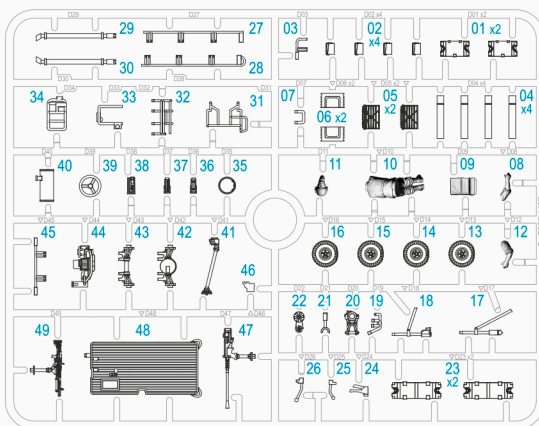

D

- When you use glue or paint, do not use near a naked flame, and use in a well-ventilated area.
- When assembling this kit, tools including knives are used. Extra care should be taken to avoid personal injury.
- Keep out of reach of small children.

Read carefully and fully understand the instructions before commencing assembly. Model supplied unpainted. Bases, scenery, glue and paint not included. Meaning of symbols used:

Choices

Optional

No glue

Drill hole

Bend

Cut or trim with care

Please use **ABS Plastic Cement** for assembly.

WARNING

- THIS IS NOT A TOY
- INTENDED FOR COLLECTORS OF AGE 14 AND ABOVE
- CONTAINS SMALL PARTS AND POINTED COMPONENTS
- NOT SUITABLE FOR CHILDREN UNDER 6 YEARS OLD
- MODEL MAY VARY FROM IMAGE ON BOX
- READY TO ASSEMBLE PRECISION MODEL KIT