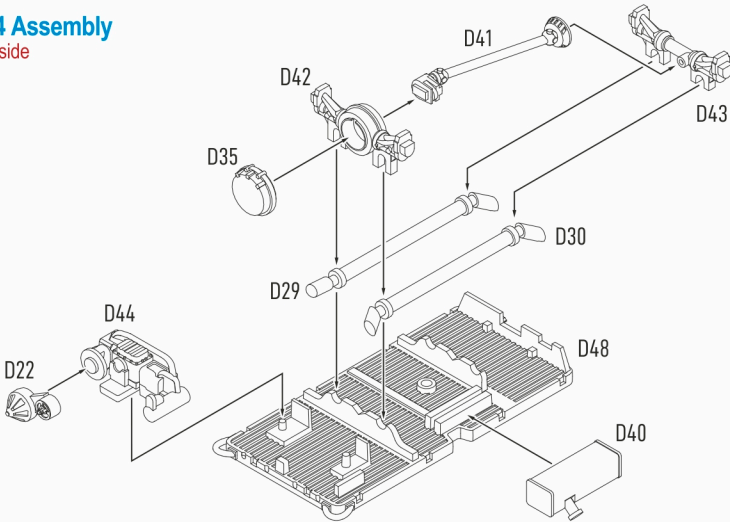

1 Driver

2 Punching Hole for OPTIONAL weapon mount

 Punch a hole if you intend to mount an M2 / M60 machine gun or M40 recoilless rifle on the vehicle

3 M274 Assembly Underside

4 M274 Assembly Underside

5

M274 Assembly Railings

6

M274 Assembly Chassis Details

* When "off-vehicle" driving mode **D17** is selected, the steering wheel **D39** should be attached in the highlighted area.

7

M274 Assembly Seat & Weapon Options

* For use with M40 106mm Recoiless Rifle (280130). Sold separately.

M274 Utility Truck "Mule"
with Driver & Stowage

D01
M29 Mortar
Wood Crate

D23
105mm HE M1
Wood Crate

D04
M40 Ammo
Packing Tube

D02
7.62mm
Ammo Can

M274 Utility Truck "Mule"
with M40 Recoilless Rifle

M40 recoilless rifle (280130) not
included. Sold separately.