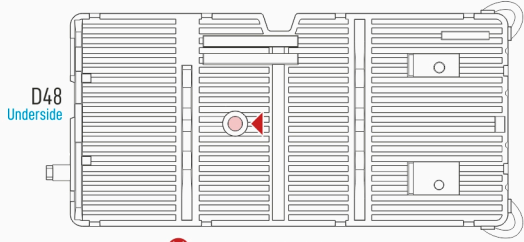

2 Punching Hole for OPTIONAL weapon mount