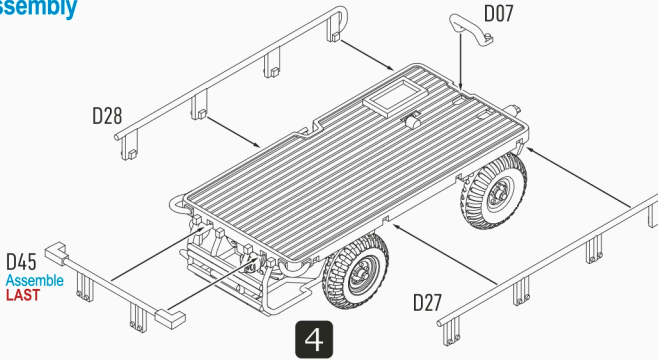

1 Driver

2 Punching Hole for OPTIONAL weapon mount

 Punch a hole if you intend to mount an M2 / M60 machine gun or M40 recoilless rifle on the vehicle

3 M274 Assembly Underside

4 M274 Assembly Underside

5

M274 Assembly Railings

6

M274 Assembly Chassis Details

* When "off-vehicle" driving mode **D17** is selected, the steering wheel **D39** should be attached in the highlighted area.

7

M274 Assembly Seat & Weapon Options

* For use with M40 106mm Recoiless Rifle (280130). Sold separately.