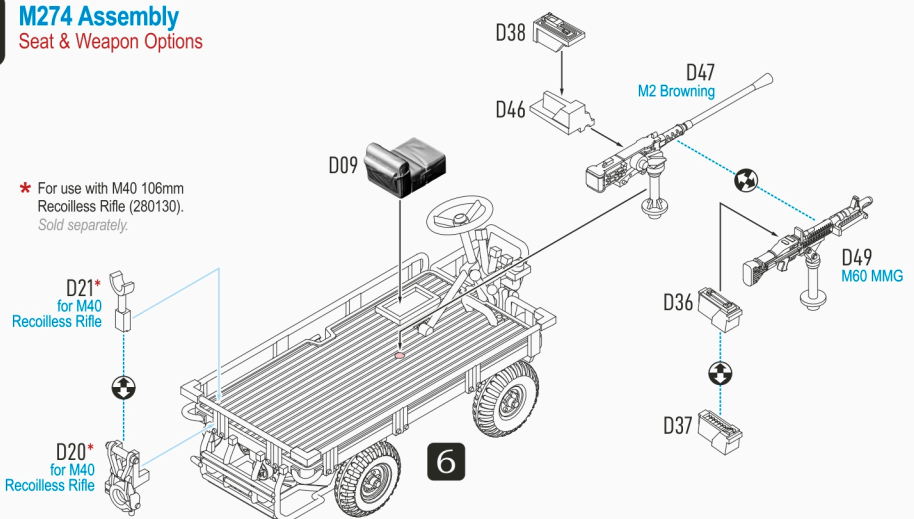

1 Driver

2 Punching Hole for OPTIONAL weapon mount

 Punch a hole if you intend to mount an M2 / M60 machine gun or M40 recoilless rifle on the vehicle

3 M274 Assembly Underside

4 M274 Assembly Underside

5

M274 Assembly Railings

6

M274 Assembly Chassis Details

* When "off-vehicle" driving mode **D17** is selected, the steering wheel **D39** should be attached in the highlighted area.

7

M274 Assembly Seat & Weapon Options

* For use with M40 106mm Recoiless Rifle (280130). Sold separately.

M274 Utility Truck "Mule"
with Driver & Stowage

D01
M29 Mortar
Wood Crate

D23
105mm HE M1
Wood Crate

D04
M40 Ammo
Packing Tube

D02
7.62mm
Ammo Can

M274 Utility Truck "Mule"
with M40 Recoilless Rifle

M40 recoilless rifle (280130) not
included. Sold separately.