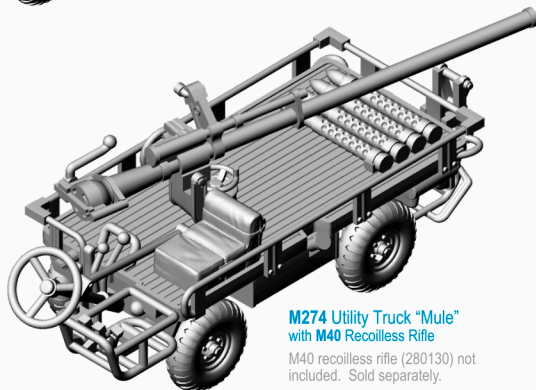

6

M274 Assembly Chassis Details

* When "off-vehicle" driving mode **D17** is selected, the steering wheel **D39** should be attached in the highlighted area.

7

M274 Assembly Seat & Weapon Options

* For use with M40 106mm Recoiless Rifle (280130). Sold separately.

M274 Utility Truck "Mule"
with Driver & Stowage

D01
M29 Mortar
Wood Crate

D23
105mm HE M1
Wood Crate

D04
M40 Ammo
Packing Tube

D02
7.62mm
Ammo Can

M274 Utility Truck "Mule"
with M40 Recoilless Rifle

M40 recoilless rifle (280130) not
included. Sold separately.