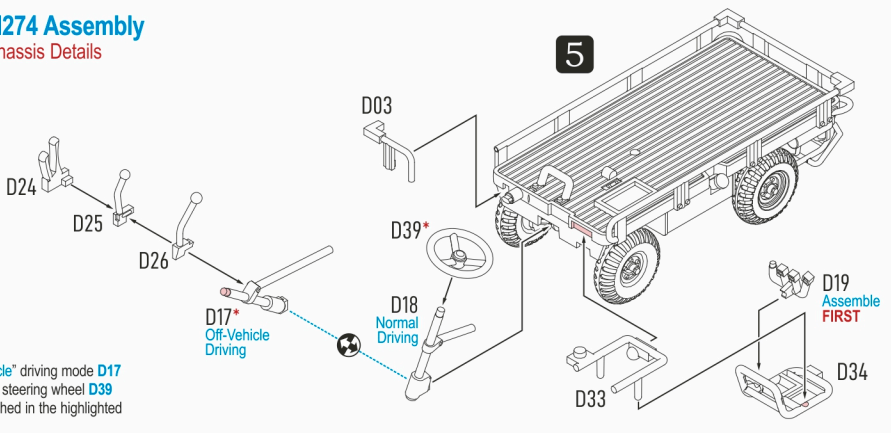

1 Driver

2 Punching Hole for OPTIONAL weapon mount

 Punch a hole if you intend to mount an M2 / M60 machine gun or M40 recoilless rifle on the vehicle

3 M274 Assembly Underside

4 M274 Assembly Underside

5

M274 Assembly Railings

6

M274 Assembly Chassis Details

* When "off-vehicle" driving mode **D17** is selected, the steering wheel **D39** should be attached in the highlighted area.

7

M274 Assembly Seat & Weapon Options

* For use with M40 106mm Recoiless Rifle (280130). Sold separately.