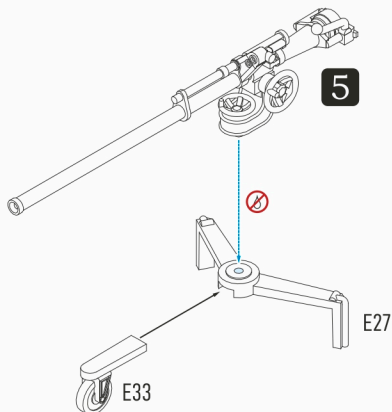

1 Loader

2 Gunner

3 Officer

4 M40 Recoilless Rifle

5 M40 Recoilless Rifle

6 M40 Recoilless Rifle

Final Assembly

7

10

M274 Utility Truck "Mule" with M40 Recoilless Rifle & Crew

Position References

* M274 Utility Truck "Mule" (280131) not included. Sold separately.

AN EXPANDING RANGE OF
HARD PLASTIC FIGURES & VEHICLES

281002 US Marines with Command