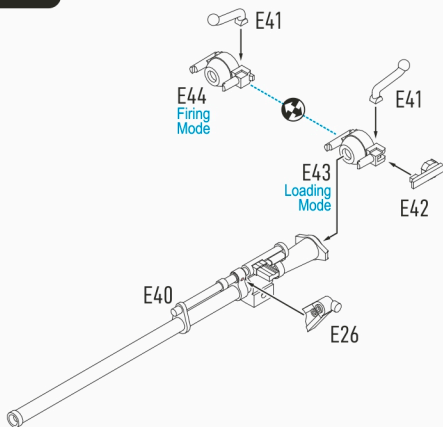

1 Loader

2 Gunner

3 Officer

4 M40 Recoilless Rifle

5 M40 Recoilless Rifle

6 M40 Recoilless Rifle

Final Assembly

7

10

M274 Utility Truck "Mule" with M40 Recoilless Rifle & Crew

Position References

* M274 Utility Truck "Mule" (280131) not included. Sold separately.

AN EXPANDING RANGE OF
HARD PLASTIC FIGURES & VEHICLES

281002 US Marines with Command