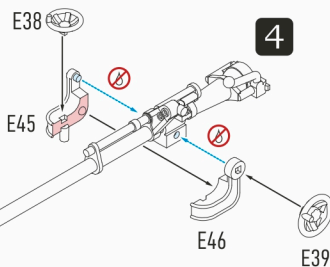

1 Loader

2 Gunner

3 Officer

4 M40 Recoilless Rifle

5 M40 Recoilless Rifle

6 M40 Recoilless Rifle

Final Assembly

7

10

M274 Utility Truck "Mule" with M40 Recoilless Rifle & Crew

Position References

* M274 Utility Truck "Mule" (280131) not included. Sold separately.

AN EXPANDING RANGE OF
HARD PLASTIC FIGURES & VEHICLES

281002 US Marines with Command