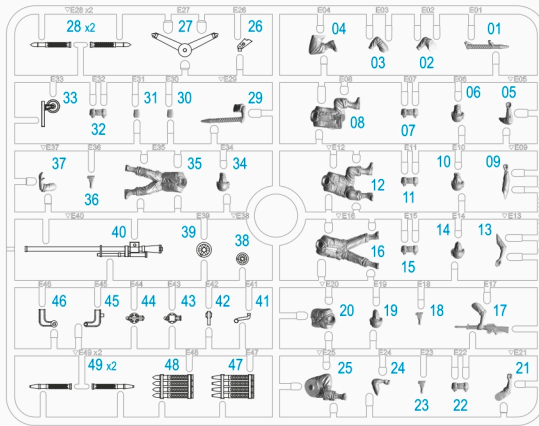

E

CAUTION

- When you use glue or paint, do not use near a naked flame, and use in a well-ventilated area.
- When assembling this kit, tools including knives are used. Extra care should be taken to avoid personal injury.
- Keep out of reach of small children.

Read carefully and fully understand the instructions before commencing assembly. Model supplied unpainted. Bases, scenery, glue and paint not included. Meaning of symbols used:

Choices

Optional

No glue

Drill hole

Bend

Cut or trim with care

Please use **ABS Plastic Cement** for assembly.

WARNING

- THIS IS NOT A TOY
- INTENDED FOR COLLECTORS OF AGE 14 AND ABOVE
- CONTAINS SMALL PARTS AND POINTED COMPONENTS
- NOT SUITABLE FOR CHILDREN UNDER 6 YEARS OLD
- MODEL MAY VARY FROM IMAGE ON BOX
- READY TO ASSEMBLE PRECISION MODEL KIT