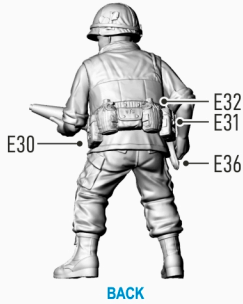

M40 Recoilless Rifle & Crew

Position References

8

Loader

for use with M274

9

Gunner

for use with M274

10

M274 Utility Truck "Mule" with M40 Recoilless Rifle & Crew

Position References

* M274 Utility Truck "Mule" (280131) not included. Sold separately.

AN EXPANDING RANGE OF
HARD PLASTIC FIGURES & VEHICLES

281002 US Marines with Command