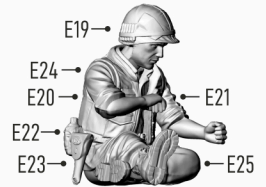

10

M274 Utility Truck "Mule" with M40 Recoilless Rifle & Crew

Position References

* M274 Utility Truck "Mule" (280131) not included. Sold separately.

AN EXPANDING RANGE OF
HARD PLASTIC FIGURES & VEHICLES

281002 US Marines with Command