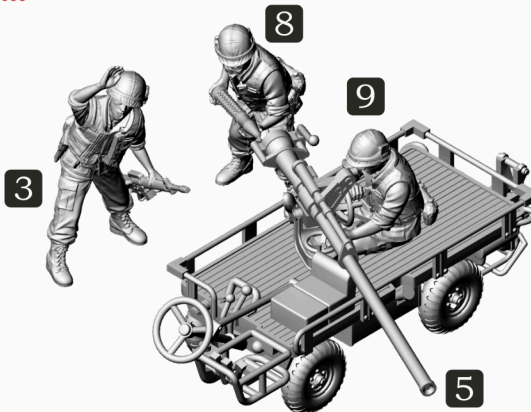

M40 Recoilless Rifle & Crew

Position References

8

Loader

for use with M274

9

Gunner

for use with M274

10

M274 Utility Truck "Mule" with M40 Recoilless Rifle & Crew

Position References

* M274 Utility Truck "Mule" (280131) not included. Sold separately.

AN EXPANDING RANGE OF
HARD PLASTIC FIGURES & VEHICLES

281002 US Marines with Command