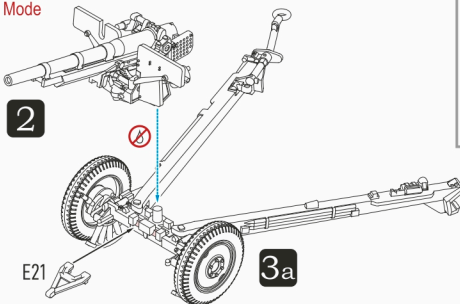

1

75mm Field Gun M1897A3

2

Gun Shield

Carriage in **Deployed Mode** continue with **Step 3**

Carriage in **On-Tow Mode** skip to **Step 5**

3a

M2A3 Carriage

Deployed Mode

3b

M2A3 Carriage

Deployed Mode

4

Crew & Ammo

Skip to Step 7

5a