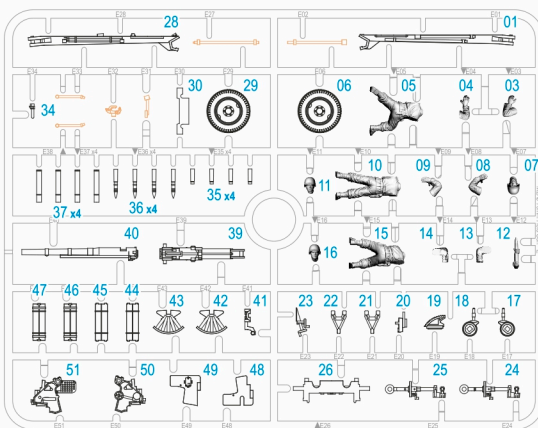

Product Code: 280127

220713-1

E

Not used

- When you use glue or paint, do not use near a naked flame, and use in a well-ventilated area.
- When assembling this kit, tools including knives are used. Extra care should be taken to avoid personal injury.
- Keep out of reach of small children.

Read carefully and fully understand the instructions before commencing assembly. Model supplied unpainted. Bases, scenery, glue and paint not included. Meaning of symbols used:

Choices

Optional

No glue

Drill hole