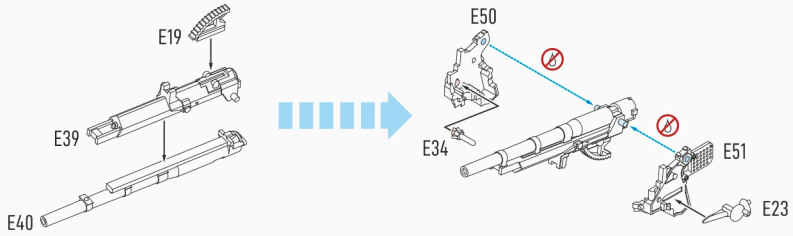

Bend

Cut or trim with care

Please use **ABS Plastic Cement** for assembly.

WARNING

- THIS IS NOT A TOY
- INTENDED FOR COLLECTORS OF AGE 14 AND ABOVE
- CONTAINS SMALL PARTS AND POINTED COMPONENTS
- NOT SUITABLE FOR CHILDREN UNDER 6 YEARS OLD
- MODEL MAY VARY FROM IMAGE ON BOX
- READY TO ASSEMBLE PRECISION MODEL KIT

1

75mm Field Gun M1897A3

2

Gun Shield

Carriage in **Deployed Mode** continue with **Step 3**

Carriage in **On-Tow Mode** skip to **Step 5**

3a

M2A3 Carriage