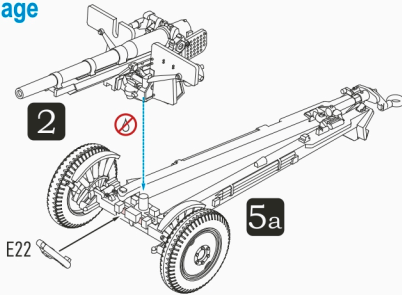

5b

M2A3 Carriage

On-Tow Mode

Build Reference for E21, E42 and E43 in On-Tow Mode