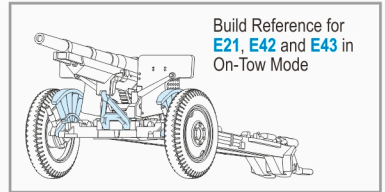

5b

M2A3 Carriage

On-Tow Mode

Build Reference for E21, E42 and E43 in On-Tow Mode