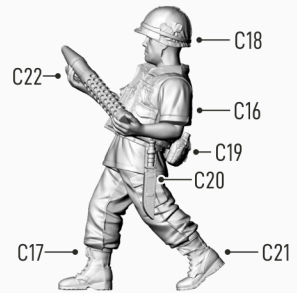

Read carefully and fully understand the instructions before commencing assembly. Model supplied unpainted. Bases, scenery, glue and paint not included. Meaning of symbols used:

Choices

Optional

No glue

Drill hole

Bend

Cut or trim with care

 Please use **ABS Plastic Cement** for assembly.

WARNING

- THIS IS NOT A TOY
- INTENDED FOR COLLECTORS OF AGE 14 AND ABOVE
- CONTAINS SMALL PARTS AND POINTED COMPONENTS
- NOT SUITABLE FOR CHILDREN UNDER 6 YEARS OLD
- MODEL MAY VARY FROM IMAGE ON BOX
- READY TO ASSEMBLE PRECISION MODEL KIT

1a

Driver

1b

Loader

1c

Gunner

1d

Officer