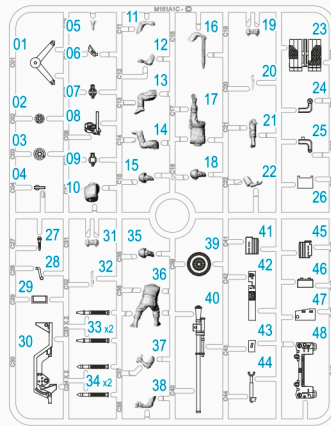

Product Code: **280125**
220718-2

A

C

- When you use glue or paint, do not use near a naked flame, and use in a well-ventilated area.
- When assembling this kit, tools including knives are used. Extra care should be taken to avoid personal injury.
- Keep out of reach of small children.

Read carefully and fully understand the instructions before commencing assembly. Model supplied unpainted. Bases, scenery, glue and paint not included. Meaning of symbols used:

Choices

Optional

No glue

Drill hole

Bend

Cut or trim with care

 Please use **ABS Plastic Cement** for assembly.

WARNING

- THIS IS NOT A TOY
- INTENDED FOR COLLECTORS OF AGE 14 AND ABOVE
- CONTAINS SMALL PARTS AND POINTED COMPONENTS
- NOT SUITABLE FOR CHILDREN UNDER 6 YEARS OLD
- MODEL MAY VARY FROM IMAGE ON BOX
- READY TO ASSEMBLE PRECISION MODEL KIT

2a

Vehicle Underside

2b

Upper Chassis Front & Left Side

2c

Upper Chassis Rear & Right Side

2d

Upper Chassis Rear & Right Side