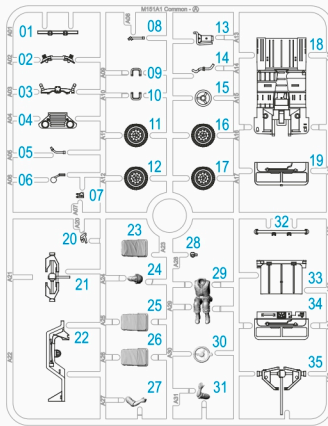

Product Code: **280125**
220718-2

A

C

- When you use glue or paint, do not use near a naked flame, and use in a well-ventilated area.
- When assembling this kit, tools including knives are used. Extra care should be taken to avoid personal injury.
- Keep out of reach of small children.

Read carefully and fully understand the instructions before commencing assembly. Model supplied unpainted. Bases, scenery, glue and paint not included. Meaning of symbols used:

Choices

Optional

No glue

Drill hole

2a

Vehicle Underside

2b

Upper Chassis Front & Left Side

2c

Upper Chassis Rear & Right Side

2d

Upper Chassis Rear & Right Side

2e

M40 106mm Recoilless Rifle

2f

M151A1C Final Assembly

2g

M151A1C Crew Placement