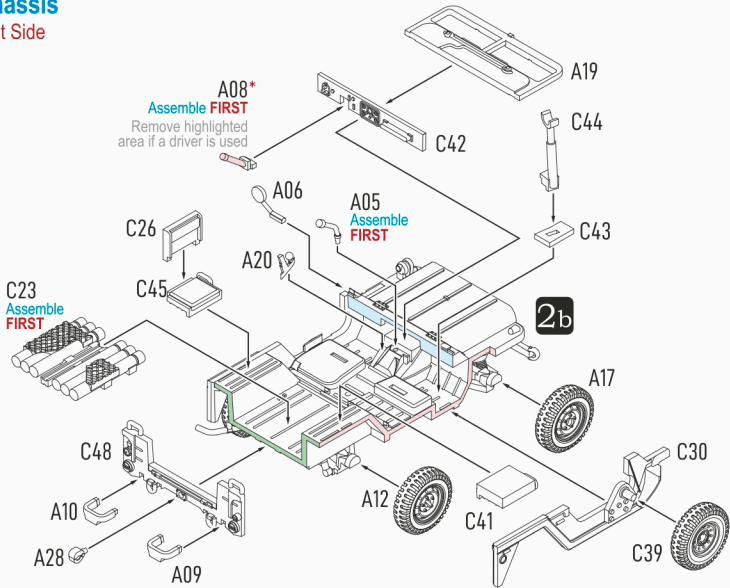

1a

Driver

1b

Loader

1c

Gunner

1d

Officer

2a

Vehicle Underside

2b

Upper Chassis Front & Left Side

2c

Upper Chassis Rear & Right Side

2d

Upper Chassis Rear & Right Side

2e

M40 106mm Recoilless Rifle

2f

M151A1C Final Assembly

2g

M151A1C Crew Placement