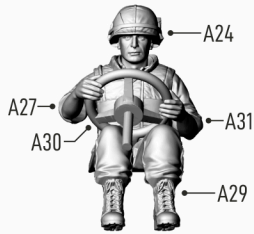

Bend

Cut or trim with care

 Please use **ABS Plastic Cement** for assembly.

WARNING

- THIS IS NOT A TOY
- INTENDED FOR COLLECTORS OF AGE 14 AND ABOVE
- CONTAINS SMALL PARTS AND POINTED COMPONENTS
- NOT SUITABLE FOR CHILDREN UNDER 6 YEARS OLD
- MODEL MAY VARY FROM IMAGE ON BOX
- READY TO ASSEMBLE PRECISION MODEL KIT

1a

Driver

1b

Loader

1c

Gunner

1d

Officer