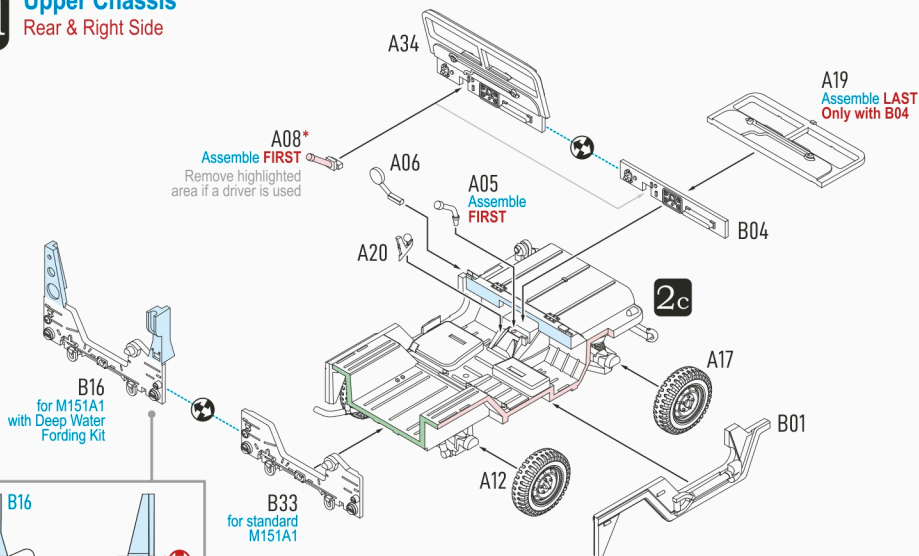

2b Vehicle Underside

2c

Upper Chassis Front & Left Side

2d

Upper Chassis Rear & Right Side

B16
for M151A1
with Deep Water
Fording Kit

For "standard" M151A1, continue with **Step 3a**

For M151A1 with Deep Water Fording Kit, skip to **Step 4a**