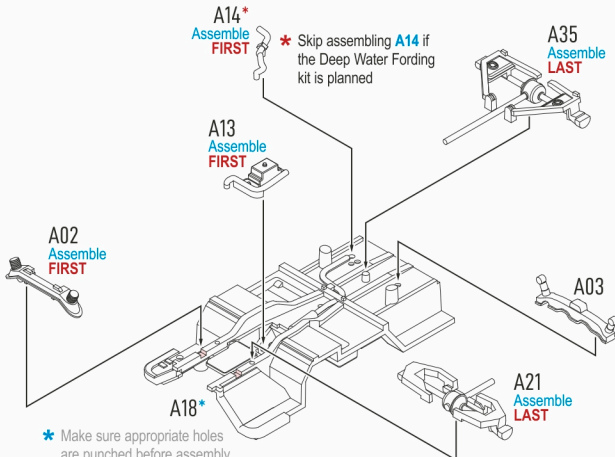

1a Officer

1b Driver

1c MG Gunner

2a Preparation Work

Drilling Holes

Punch hole(s) before assembly begins:

- Deep Water Fording
- M60 Machine Gun
- Back Seat (Optional)

A18 Underside

2b Vehicle Underside

2c

Upper Chassis Front & Left Side

2d

Upper Chassis Rear & Right Side

B16
for M151A1
with Deep Water
Fording Kit

For "standard" M151A1, continue with **Step 3a**

For M151A1 with Deep Water Fording Kit, skip to **Step 4a**