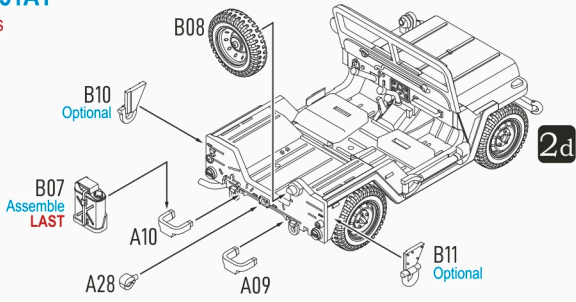

280125
M151A1C with 106mm
Recoilless Rifle

Please also visit our official Facebook page at <https://www.facebook.com/rubiconmodels>

Follow our Facebook page to show your support!

3a

Standard M151A1

Rear Accessories