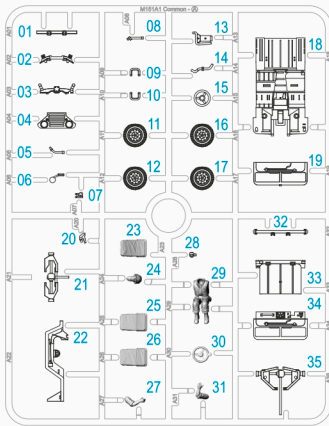

Product Code: 280124
220716-2

A

B

- When you use glue or paint, do not use near a naked flame, and use in a well-ventilated area.
- When assembling this kit, tools including knives are used. Extra care should be taken to avoid personal injury.
- Keep out of reach of small children.

Read carefully and fully understand the instructions before commencing assembly. Model supplied unpainted. Bases, scenery, glue and paint not included. Meaning of symbols used:

Choices

Optional

No glue

Drill hole