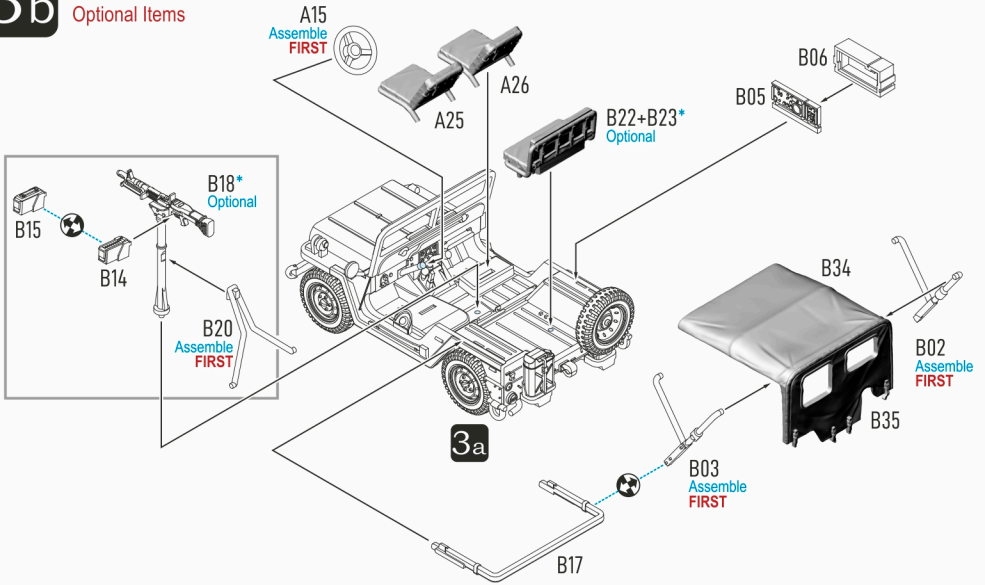

Standard M151A1

Optional Items