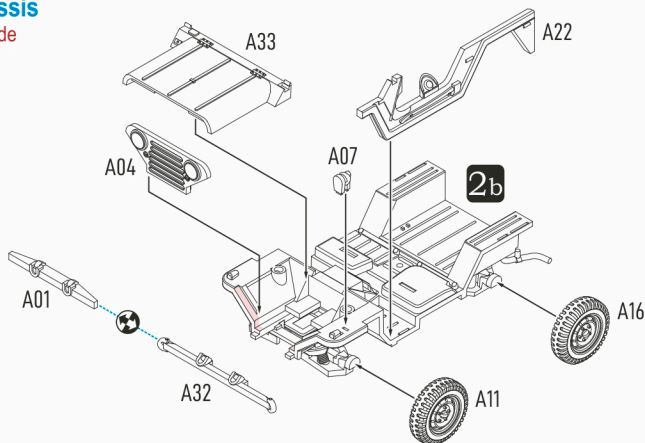

2b Vehicle Underside

2c

Upper Chassis Front & Left Side

2d

Upper Chassis Rear & Right Side

B16
for M151A1
with Deep Water
Fording Kit

For "standard" M151A1, continue with **Step 3a**

For M151A1 with Deep Water Fording Kit, skip to **Step 4a**