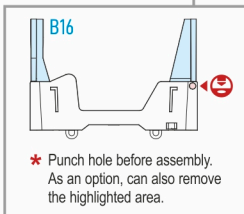

2b Vehicle Underside

2c

Upper Chassis Front & Left Side

2d

Upper Chassis Rear & Right Side

B16
for M151A1
with Deep Water
Fording Kit

For "standard" M151A1, continue with **Step 3a**

For M151A1 with Deep Water Fording Kit, skip to **Step 4a**