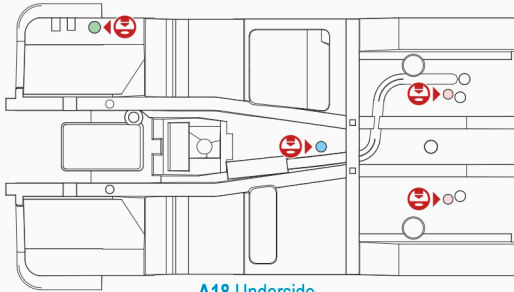

A18 Underside

2a Preparation Work

Drilling Holes