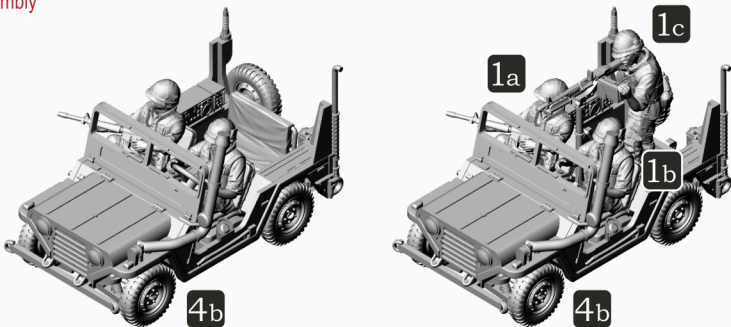

Rear Accessories

4b

M151A1 with Deep Water Fording Kit

Optional Items

4c

M151A1 with Deep Water Fording Kit

Final Assembly

AN EXPANDING RANGE OF
HARD PLASTIC FIGURES & VEHICLES

2801002 US Marines with Command

2801004 US Army

2801033 M54A2 5-ton 6x6 Cargo Truck

2801030 M40 105mm Recoilless Rifle with Crew

2801031 M274 Utility Truck "Mule"

2801025 M151A1C with 106mm Recoilless Rifle & Crew