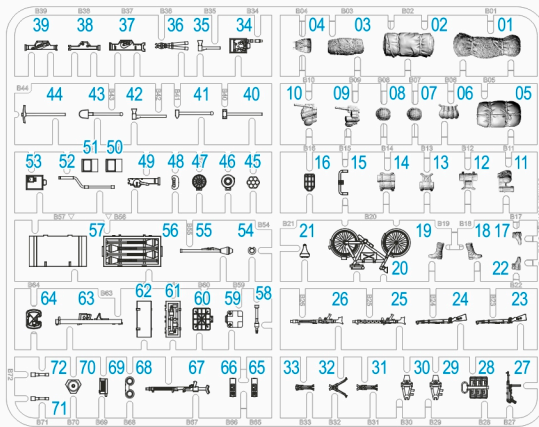

Product Code: 280118

240409-2

A x2

- When you use glue or paint, do not use near a naked flame, and use in a well-ventilated area.
- When assembling this kit, tools including knives are used. Extra care should be taken to avoid personal injury.
- Keep out of reach of small children.

Read carefully and fully understand the instructions before commencing assembly. Model supplied unpainted. Bases, scenery, glue and paint not included. Legend used:

Choices

Optional

No glue

Drill hole

Bend

Cut or trim with care

Please use **ABS Plastic Cement** for our plastic kits.

WARNING

- THIS IS NOT A TOY
- INTENDED FOR COLLECTORS OF AGE 14 AND ABOVE
- CONTAINS SMALL PARTS AND POINTED COMPONENTS
- NOT SUITABLE FOR CHILDREN UNDER 6 YEARS OLD
- MODEL MAY VARY FROM IMAGE ON BOX
- READY TO ASSEMBLE PRECISION MODEL KIT