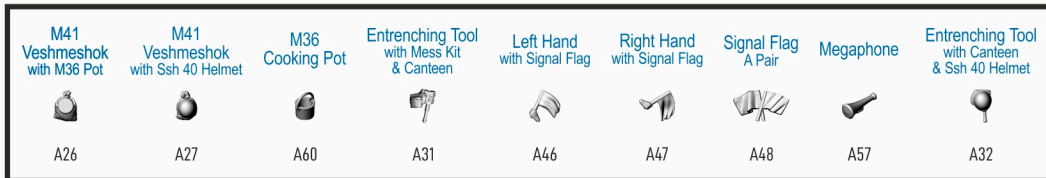

Personal Equipment