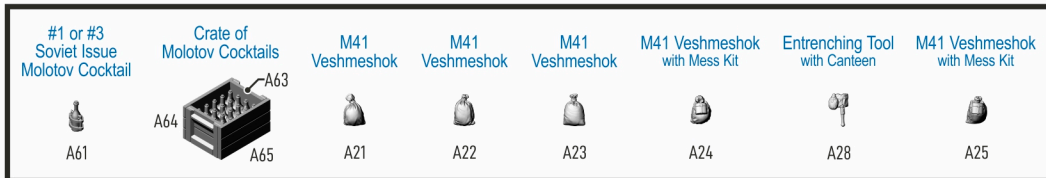

Personal Equipment