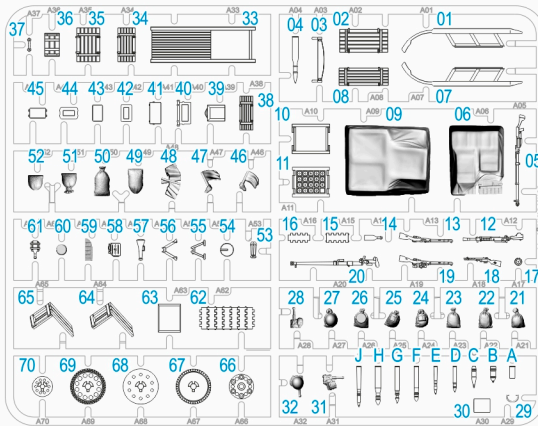

Product Code: 280117

240409-2

**A x2**

- When you use glue or paint, do not use near a naked flame, and use in a well-ventilated area.
- When assembling this kit, tools including knives are used. Extra care should be taken to avoid personal injury.
- Keep out of reach of small children.