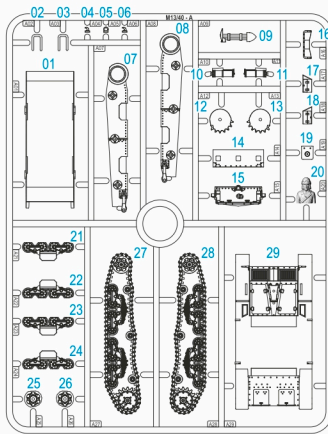

Product Code: 280096
220503-2

A

C

- When you use glue or paint, do not use near a naked flame, and use in a well-ventilated area.
- When assembling this kit, tools including knives are used. Extra care should be taken to avoid personal injury.
- Keep out of reach of small children.

Read carefully and fully understand the instructions before commencing assembly. Model supplied unpainted. Bases, scenery, glue and paint not included. Legend used:

Choices

Optional

No glue

Drill hole

Bend

1a

Lower Hull Assembly

1b

Left Track Links & Road Wheels

1c

Right Track Links & Road Wheels

1d

Lower Chassis Assembly

1e

Lower Hull & Chassis Assembly

2a

Gun Assembly

Front View of **C05** with **C06** attached.
Note the position of the parts when assembling.

2b

Casemate Assembly

2c