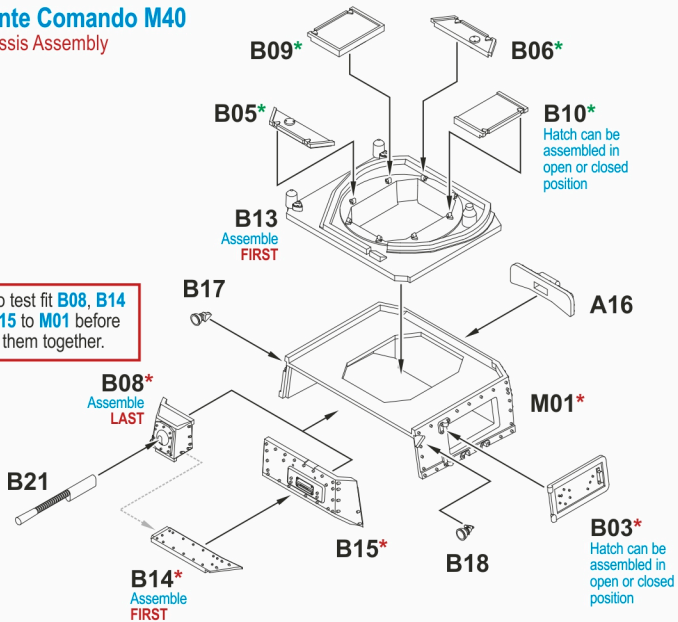

## Carro Armato M13/40

Final Assembly

Go to **STEP 4** after this step

## Semovente Comando M40

Upper Chassis Assembly

Best to test fit **B08**, **B14** and **B15** to **M01** before gluing them together.