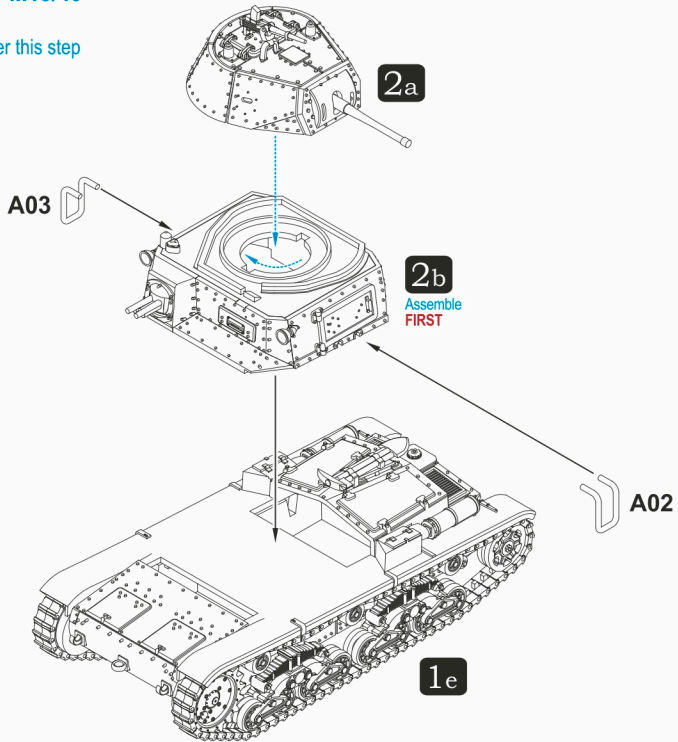

2c

Carro Armato M13/40

Final Assembly

Go to **STEP 4** after this step