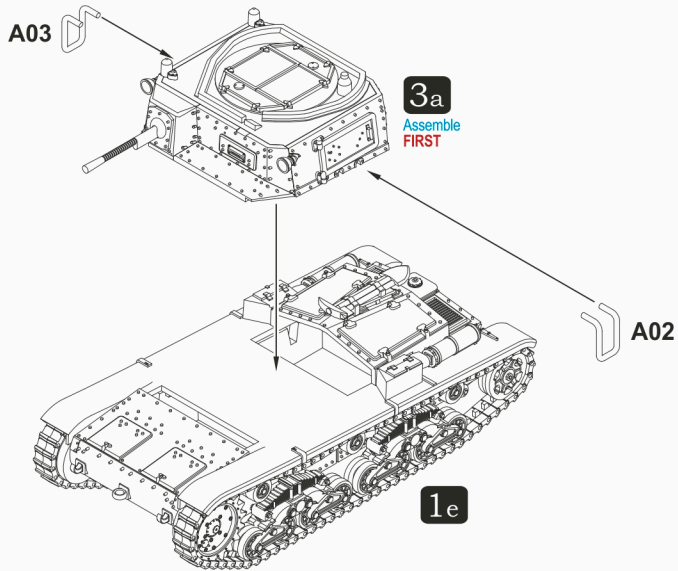

3b

Semovente Comando M40

Final Assembly

4