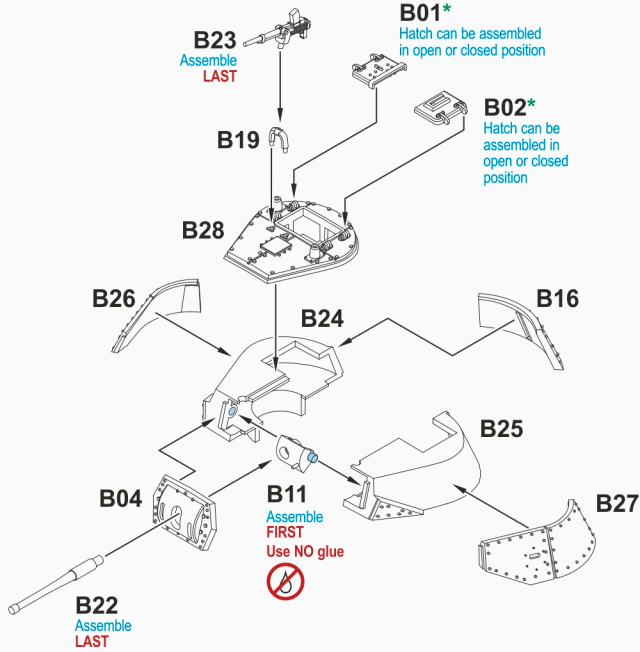

2a

Carro Armato M13/40 Turret Assembly