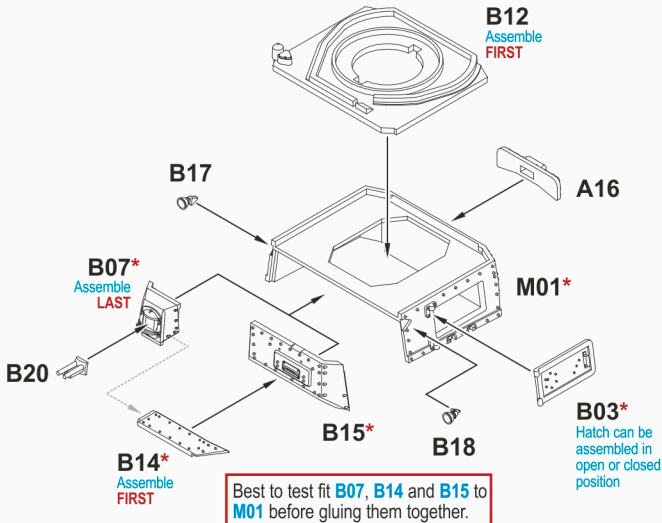

2b

Carro Armato M13/40 Upper Chassis Assembly