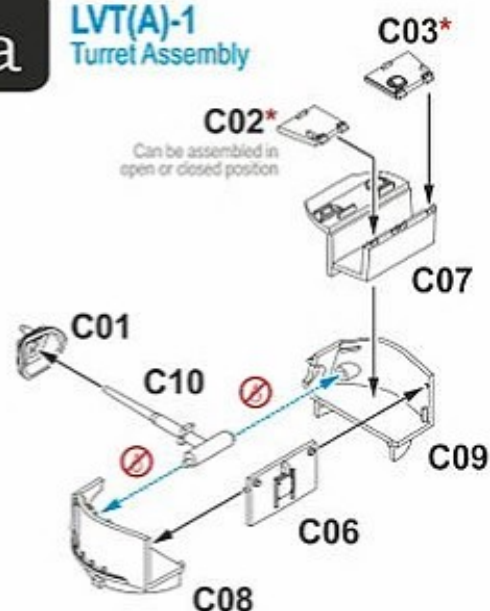

Product Code: 280066

- When you use glue or paint, do not use near a naked flame, and use in a well-ventilated area.
- When assembling this kit, tools including knives are used. Extra care should be taken to avoid personal injury.
- Keep out of reach of small children.

Read carefully and fully understand the instructions before commencing assembly. Model supplied unpainted. Bases, scenery, glue and paint not included. Meaning of symbols used:

- Choices
- Optional
- No glue
- Drill hole
- Bend
- Cut or trim with care

WARNING:
 Contains small parts which may be hazardous to children under 14 years of age.

1a**LVT(A)-1
Turret Assembly****1b****LVT(A)-1
Upper Hull Assembly****2a****LVT(A)-4
Turret Assembly****2b****LVT(A)-4
Upper Hull Assembly****3****LVT(A)-1 & LVT(A)-4
Upper Chassis Assembly**