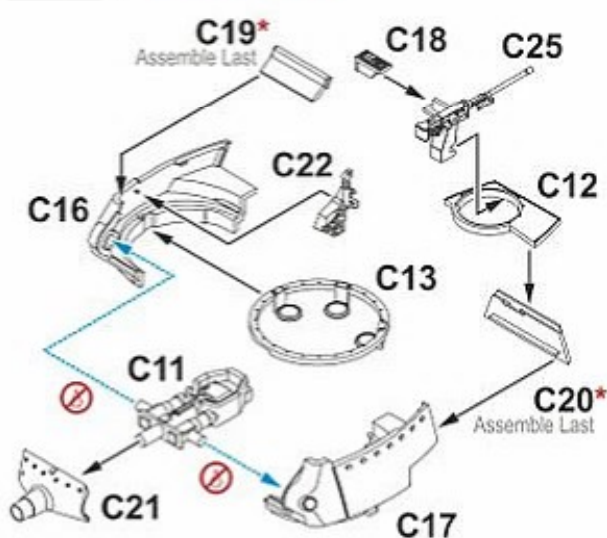

Product Code: 280066

- When you use glue or paint, do not use near a naked flame, and use in a well-ventilated area.
- When assembling this kit, tools including knives are used. Extra care should be taken to avoid personal injury.
- Keep out of reach of small children.

Read carefully and fully understand the instructions before commencing assembly. Model supplied unpainted. Bases, scenery, glue and paint not included. Meaning of symbols used:

- Choices
- Optional
- No glue
- Drill hole
- Bend
- Cut or trim with care

WARNING:
 Contains small parts which may be hazardous to children under 14 years of age.

1a**LVT(A)-1
Turret Assembly****1b****LVT(A)-1
Upper Hull Assembly****2a****LVT(A)-4
Turret Assembly****2b****LVT(A)-4
Upper Hull Assembly****3****LVT(A)-1 & LVT(A)-4
Upper Chassis Assembly**

4a**DO THIS FIRST!**

Remove extra bits from A12 with a cutter before assembly

A12

**4b****DO THIS FIRST!**

Remove extra bits from A13 with a cutter before assembly

A13

**4c****LVT(A)-1 & LVT(A)-4
Lower Hull Assembly**