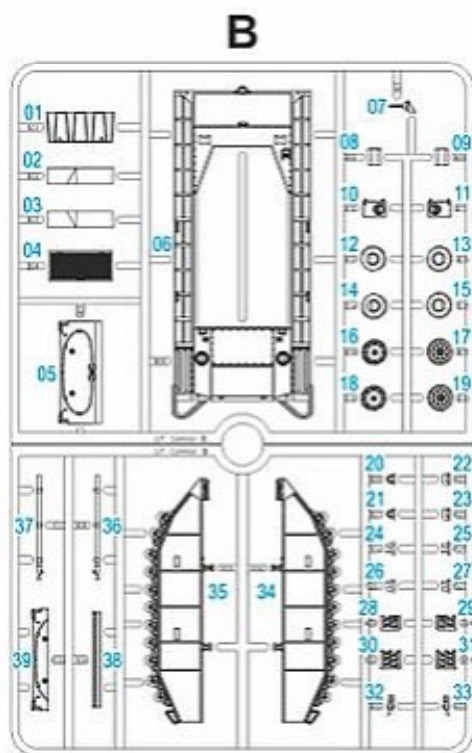

- When you use glue or paint, do not use near a naked flame, and use in a well-ventilated area.
- When assembling this kit, tools including knives are used. Extra care should be taken to avoid personal injury.
- Keep out of reach of small children.

Read carefully and fully understand the instructions before commencing assembly. Model supplied unpainted. Bases, scenery, glue and paint not included. Meaning of symbols used:

- Choices
- Optional
- No glue
- Drill hole
- Bend
- Cut or trim with care

WARNING:
Contains small parts which may be hazardous to children under 14 years of age.