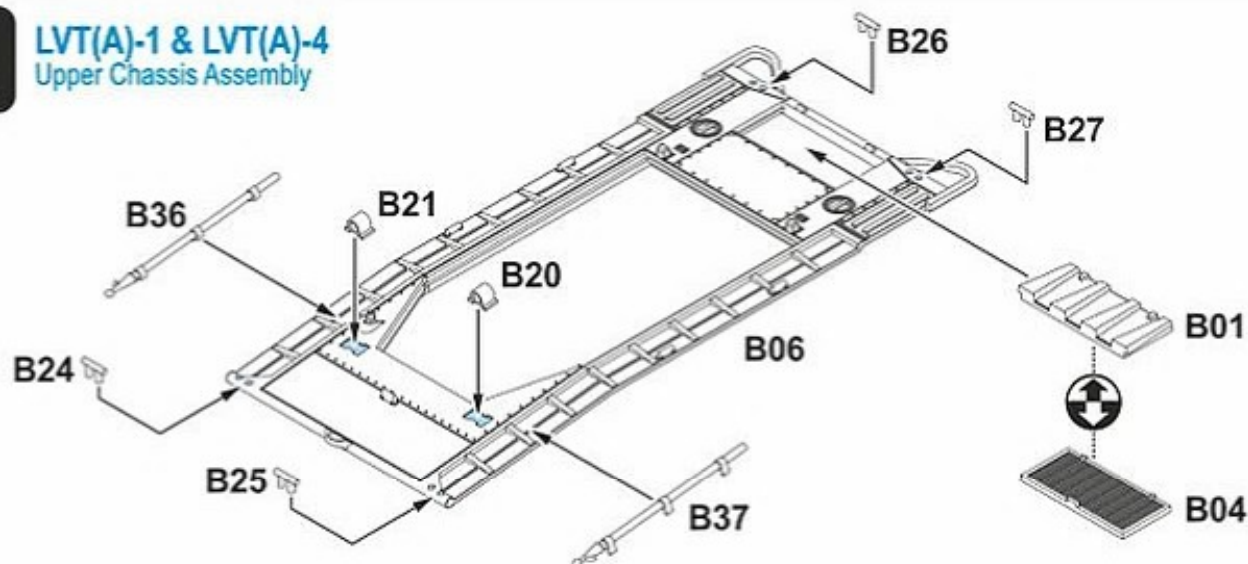

Product Code: 280066

- When you use glue or paint, do not use near a naked flame, and use in a well-ventilated area.
- When assembling this kit, tools including knives are used. Extra care should be taken to avoid personal injury.
- Keep out of reach of small children.

Read carefully and fully understand the instructions before commencing assembly. Model supplied unpainted. Bases, scenery, glue and paint not included. Meaning of symbols used:

- Choices
- Optional
- No glue
- Drill hole
- Bend
- Cut or trim with care

WARNING:
 Contains small parts which may be hazardous to children under 14 years of age.

1a**LVT(A)-1
Turret Assembly****1b****LVT(A)-1
Upper Hull Assembly****2a****LVT(A)-4
Turret Assembly****2b****LVT(A)-4
Upper Hull Assembly****3****LVT(A)-1 & LVT(A)-4
Upper Chassis Assembly**