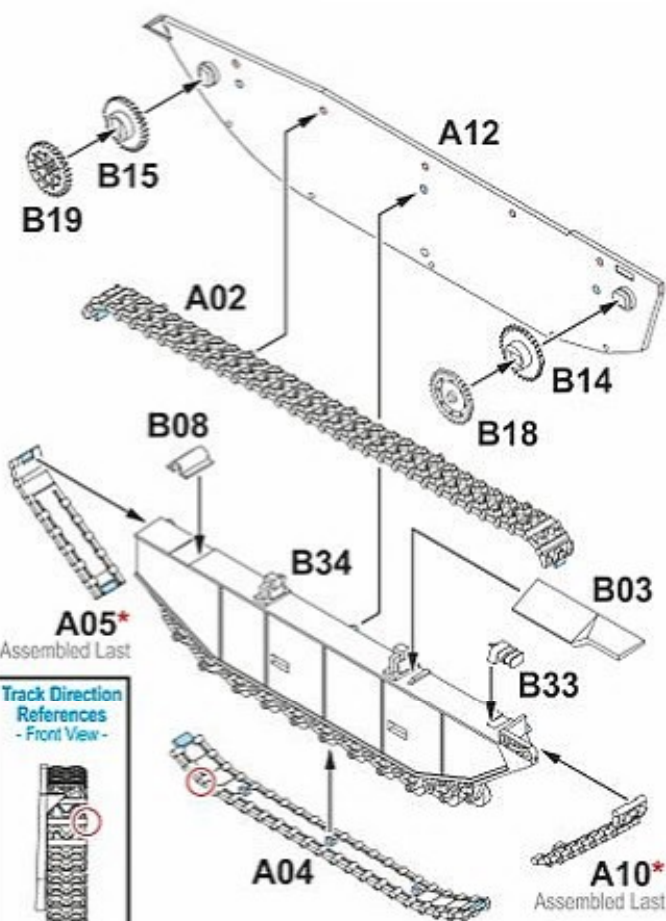

Read carefully and fully understand the instructions before commencing assembly. Model supplied unpainted. Bases, scenery, glue and paint not included. Meaning of symbols used:

- Choices
- Optional
- No glue
- Drill hole
- Bend
- Cut or trim with care

WARNING:
 Contains small parts which may be hazardous to children under 14 years of age.

1a**LVT(A)-1
Turret Assembly****1b****LVT(A)-1
Upper Hull Assembly****2a****LVT(A)-4
Turret Assembly****2b****LVT(A)-4
Upper Hull Assembly****3****LVT(A)-1 & LVT(A)-4
Upper Chassis Assembly**

4a**DO THIS FIRST!**

Remove extra bits from A12 with a cutter before assembly

A12

**4b****DO THIS FIRST!**

Remove extra bits from A13 with a cutter before assembly

A13

**4c****LVT(A)-1 & LVT(A)-4
Lower Hull Assembly**

4d**LVT(A)-1 & LVT(A)-4**
Final Assembly**5a****LVT(A)-1 & LVT(A)-4**
Waterline Version Assembly**5b****LVT(A)-1 & LVT(A)-4**
Waterline Final Assembly