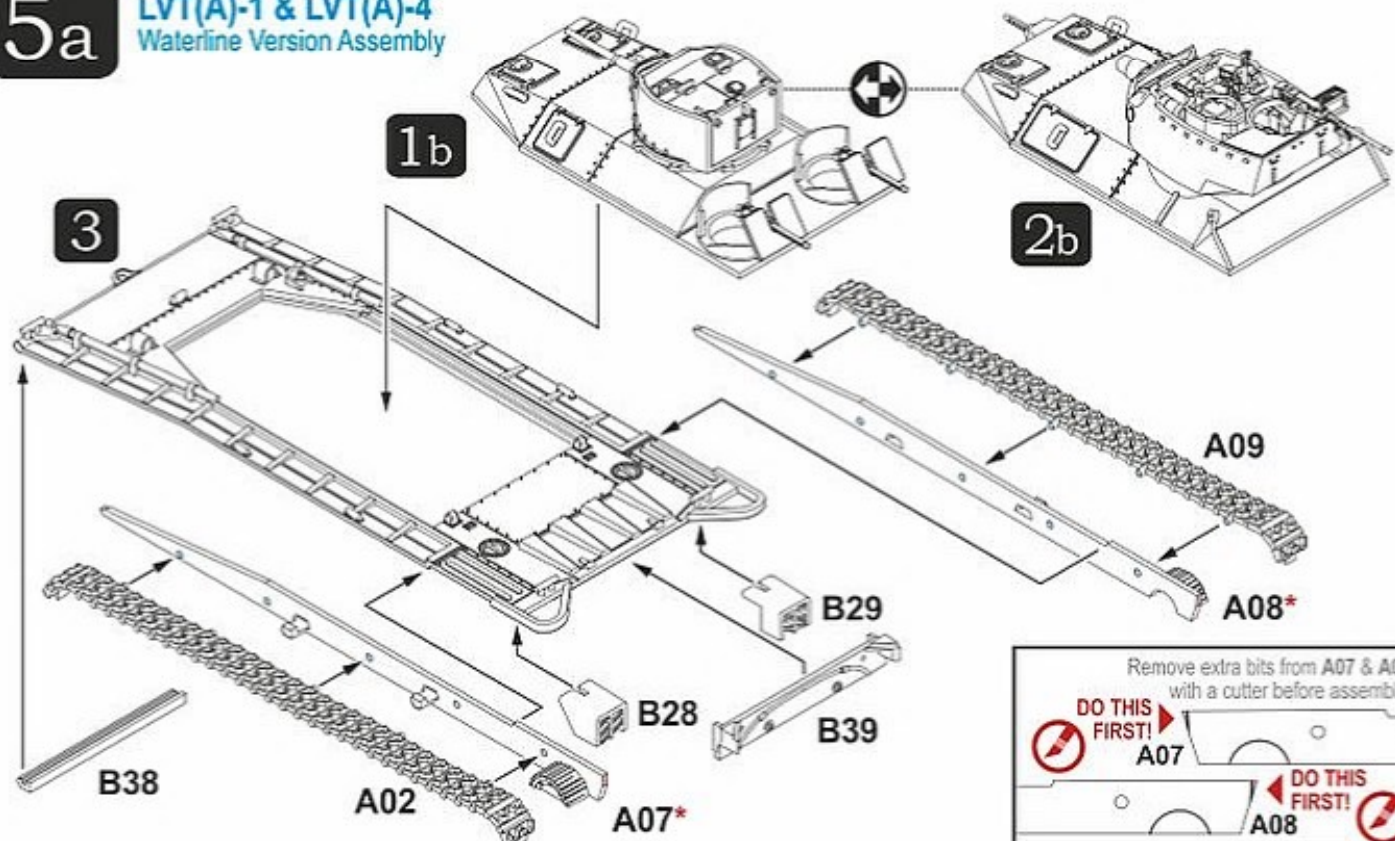

Read carefully and fully understand the instructions before commencing assembly. Model supplied unpainted. Bases, scenery, glue and paint not included. Meaning of symbols used:

- Choices
- Optional
- No glue
- Drill hole
- Bend
- Cut or trim with care

WARNING:
 Contains small parts which may be hazardous to children under 14 years of age.

1a**LVT(A)-1
Turret Assembly****1b****LVT(A)-1
Upper Hull Assembly****2a****LVT(A)-4
Turret Assembly****2b****LVT(A)-4
Upper Hull Assembly****3****LVT(A)-1 & LVT(A)-4
Upper Chassis Assembly**

4a**DO THIS FIRST!**

Remove extra bits from A12 with a cutter before assembly

A12

**4b****DO THIS FIRST!**

Remove extra bits from A13 with a cutter before assembly

A13

**4c****LVT(A)-1 & LVT(A)-4
Lower Hull Assembly**

4d**LVT(A)-1 & LVT(A)-4**
Final Assembly**5a****LVT(A)-1 & LVT(A)-4**
Waterline Version Assembly**5b****LVT(A)-1 & LVT(A)-4**
Waterline Final Assembly