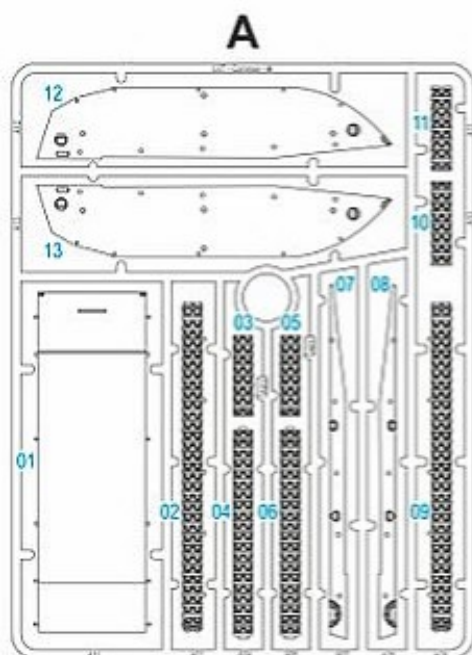

Product Code: 280066

- When you use glue or paint, do not use near a naked flame, and use in a well-ventilated area.
- When assembling this kit, tools including knives are used. Extra care should be taken to avoid personal injury.
- Keep out of reach of small children.

Read carefully and fully understand the instructions before commencing assembly. Model supplied unpainted. Bases, scenery, glue and paint not included. Meaning of symbols used:

- Choices
- Optional
- No glue
- Drill hole
- Bend
- Cut or trim with care

WARNING:
 Contains small parts which may be hazardous to children under 14 years of age.

1a**LVT(A)-1
Turret Assembly****1b****LVT(A)-1
Upper Hull Assembly****2a****LVT(A)-4
Turret Assembly****2b****LVT(A)-4
Upper Hull Assembly****3****LVT(A)-1 & LVT(A)-4
Upper Chassis Assembly**

4d**LVT(A)-1 & LVT(A)-4**
Final Assembly**5a****LVT(A)-1 & LVT(A)-4**
Waterline Version Assembly**5b****LVT(A)-1 & LVT(A)-4**
Waterline Final Assembly