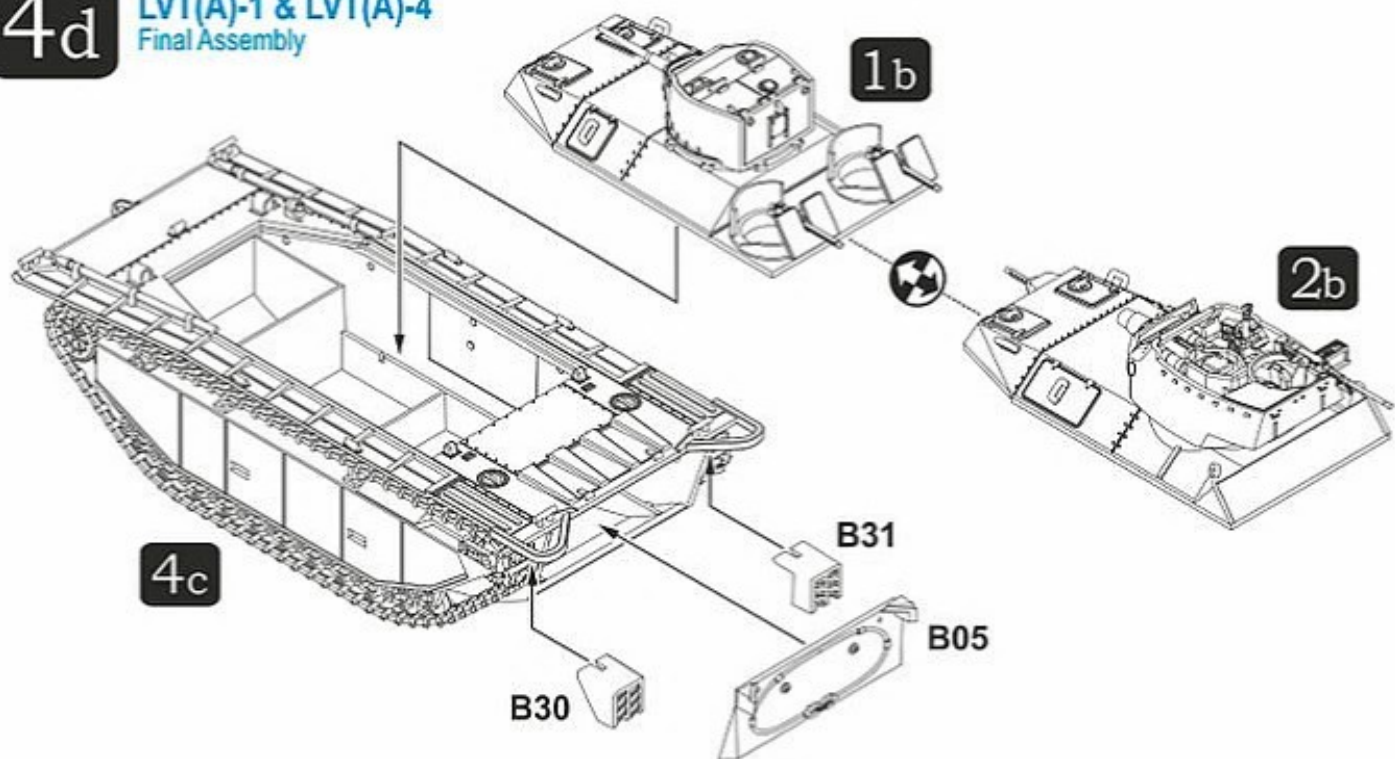

WARNING:
 Contains small parts which may be hazardous to children under 14 years of age.

1a**LVT(A)-1
Turret Assembly****1b****LVT(A)-1
Upper Hull Assembly****2a****LVT(A)-4
Turret Assembly****2b****LVT(A)-4
Upper Hull Assembly****3****LVT(A)-1 & LVT(A)-4
Upper Chassis Assembly**

4a**DO THIS FIRST!**

Remove extra bits from A12 with a cutter before assembly

A12

**4b****DO THIS FIRST!**

Remove extra bits from A13 with a cutter before assembly

A13

**4c****LVT(A)-1 & LVT(A)-4
Lower Hull Assembly**

4d**LVT(A)-1 & LVT(A)-4**
Final Assembly**5a****LVT(A)-1 & LVT(A)-4**
Waterline Version Assembly**5b****LVT(A)-1 & LVT(A)-4**
Waterline Final Assembly