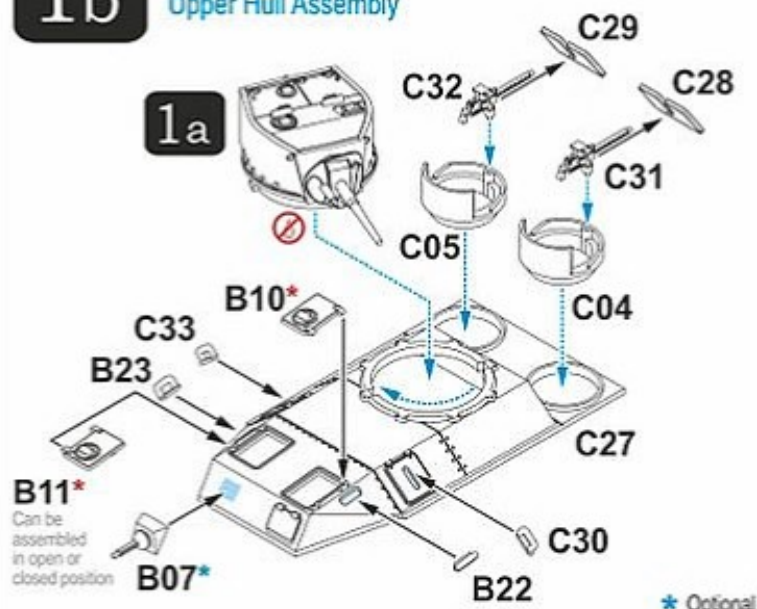

Product Code: 280066

- When you use glue or paint, do not use near a naked flame, and use in a well-ventilated area.
- When assembling this kit, tools including knives are used. Extra care should be taken to avoid personal injury.
- Keep out of reach of small children.

Read carefully and fully understand the instructions before commencing assembly. Model supplied unpainted. Bases, scenery, glue and paint not included. Meaning of symbols used:

- Choices
- Optional
- No glue
- Drill hole
- Bend
- Cut or trim with care

WARNING:
 Contains small parts which may be hazardous to children under 14 years of age.

1a**LVT(A)-1
Turret Assembly****1b****LVT(A)-1
Upper Hull Assembly****2a****LVT(A)-4
Turret Assembly****2b****LVT(A)-4
Upper Hull Assembly****3****LVT(A)-1 & LVT(A)-4
Upper Chassis Assembly**

4a**DO THIS FIRST!**

Remove extra bits from A12 with a cutter before assembly

A12

**4b****DO THIS FIRST!**

Remove extra bits from A13 with a cutter before assembly

A13

**4c****LVT(A)-1 & LVT(A)-4
Lower Hull Assembly**