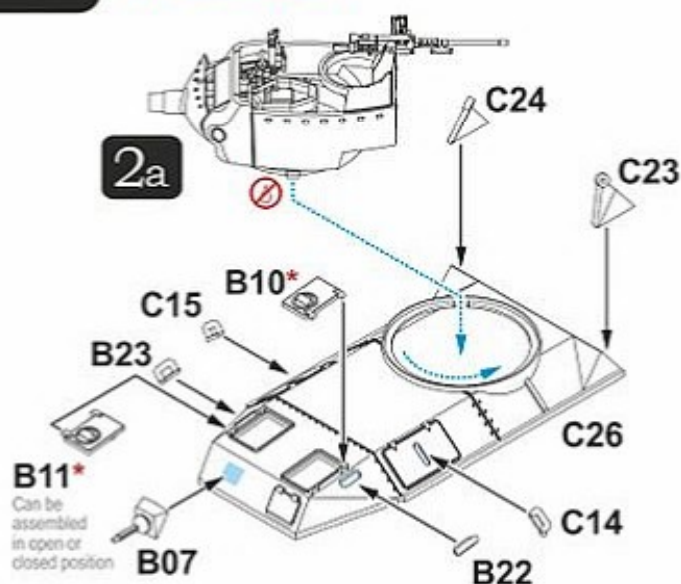

Product Code: 280066

- When you use glue or paint, do not use near a naked flame, and use in a well-ventilated area.
- When assembling this kit, tools including knives are used. Extra care should be taken to avoid personal injury.
- Keep out of reach of small children.

Read carefully and fully understand the instructions before commencing assembly. Model supplied unpainted. Bases, scenery, glue and paint not included. Meaning of symbols used:

- Choices
- Optional
- No glue
- Drill hole
- Bend
- Cut or trim with care

WARNING:
 Contains small parts which may be hazardous to children under 14 years of age.

1a**LVT(A)-1
Turret Assembly****1b****LVT(A)-1
Upper Hull Assembly****2a****LVT(A)-4
Turret Assembly****2b****LVT(A)-4
Upper Hull Assembly****3****LVT(A)-1 & LVT(A)-4
Upper Chassis Assembly**

4a**DO THIS FIRST!**

Remove extra bits from A12 with a cutter before assembly

A12

**4b****DO THIS FIRST!**

Remove extra bits from A13 with a cutter before assembly

A13

**4c****LVT(A)-1 & LVT(A)-4
Lower Hull Assembly**