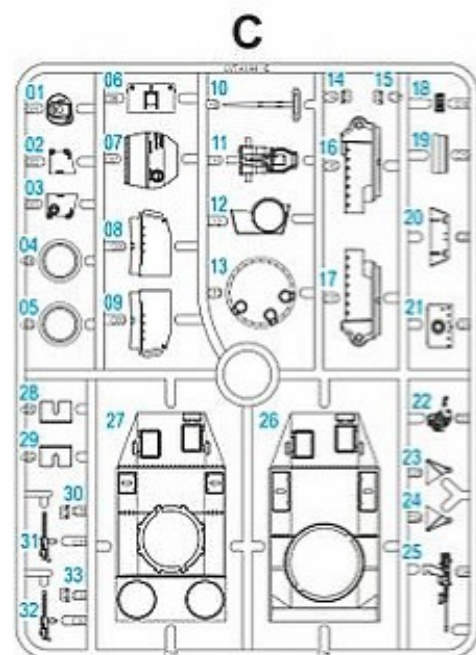

Product Code: 280066

- When you use glue or paint, do not use near a naked flame, and use in a well-ventilated area.
- When assembling this kit, tools including knives are used. Extra care should be taken to avoid personal injury.
- Keep out of reach of small children.

Read carefully and fully understand the instructions before commencing assembly. Model supplied unpainted. Bases, scenery, glue and paint not included. Meaning of symbols used:

- Choices
- Optional
- No glue
- Drill hole
- Bend
- Cut or trim with care

WARNING:
 Contains small parts which may be hazardous to children under 14 years of age.

1a**LVT(A)-1
Turret Assembly****1b****LVT(A)-1
Upper Hull Assembly****2a****LVT(A)-4
Turret Assembly****2b****LVT(A)-4
Upper Hull Assembly****3****LVT(A)-1 & LVT(A)-4
Upper Chassis Assembly**

4a**DO THIS FIRST!**

Remove extra bits from A12 with a cutter before assembly

A12

**4b****DO THIS FIRST!**

Remove extra bits from A13 with a cutter before assembly

A13

**4c****LVT(A)-1 & LVT(A)-4
Lower Hull Assembly**