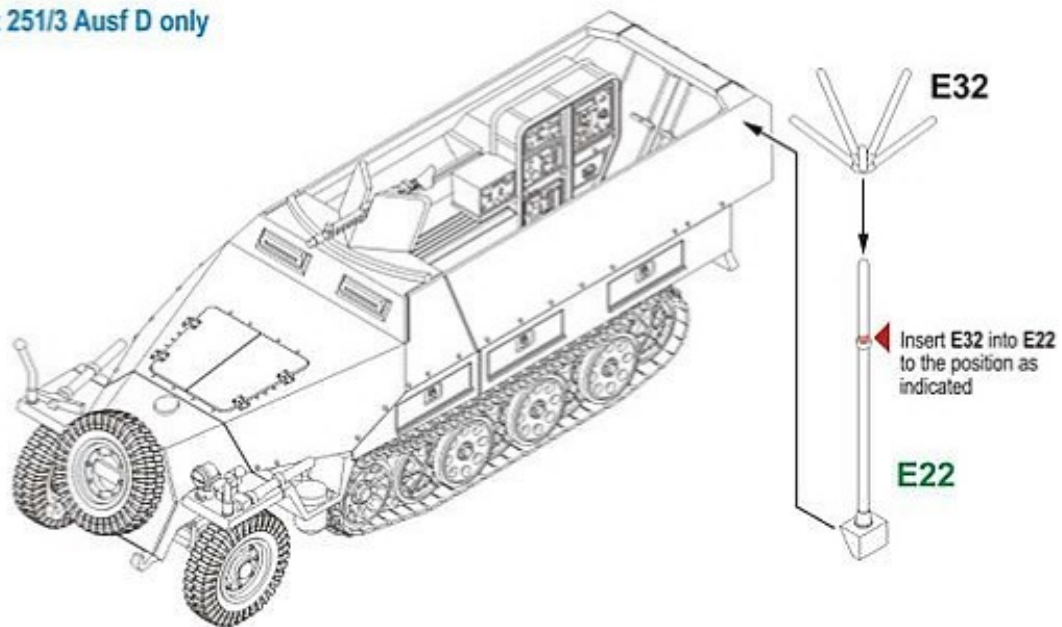

Please follow **BLUE** numbering for Alte version, and **GREEN** for Neu. Expansion Kit part numbering starts with the letter 'E'.

1a

1b

For SdKfz 251/3 Ausf C only

1c

For SdKfz 251/3 Ausf D only

**2a**

SdKfz 250/1 Alte lower chassis assembly
SdKfz 250/1 Neu lower chassis assembly