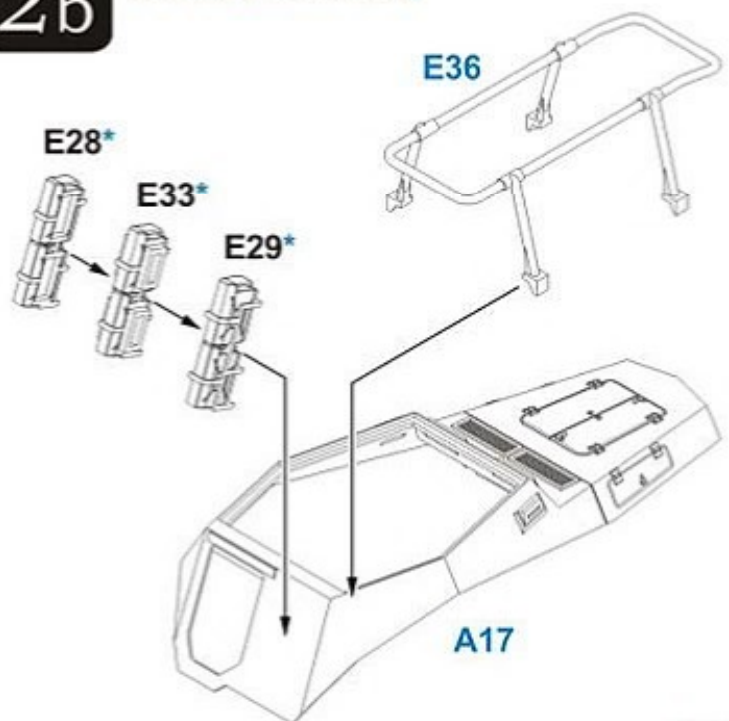

Please follow **BLUE** numbering for Alte version, and **GREEN** for Neu. Expansion Kit part numbering starts with the letter 'E'.

1a

1b

For SdKfz 251/3 Ausf C only

1c

For SdKfz 251/3 Ausf D only

**2a**

SdKfz 250/1 Alte lower chassis assembly
SdKfz 250/1 Neu lower chassis assembly

2b

For SdKfz 250/3 Alte only

* Optional

2c

For SdKfz 250/3 Neu only

* Optional

3

* Figure body for SdKfz 251 has an "1" engraved in the neck recess area. Figure body without marking is for SdKfz 250.