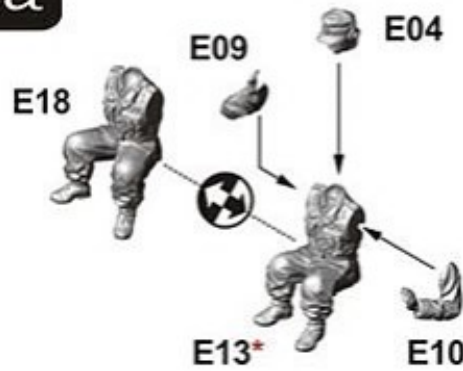

2b

For SdKfz 250/3 Alte only

* Optional

2c

For SdKfz 250/3 Neu only

* Optional

3

* Figure body for SdKfz 251 has an "1" engraved in the neck recess area. Figure body without marking is for SdKfz 250.

**3a**

Assembled Radio Operator

**3b**

Examples of Assembled Figure

**3c**

Field Marshal
Erwin Rommel

Assembled Figure

* To use Rommel inside the vehicle, put E39 on the seat under his feet to raise his height to the proper level.