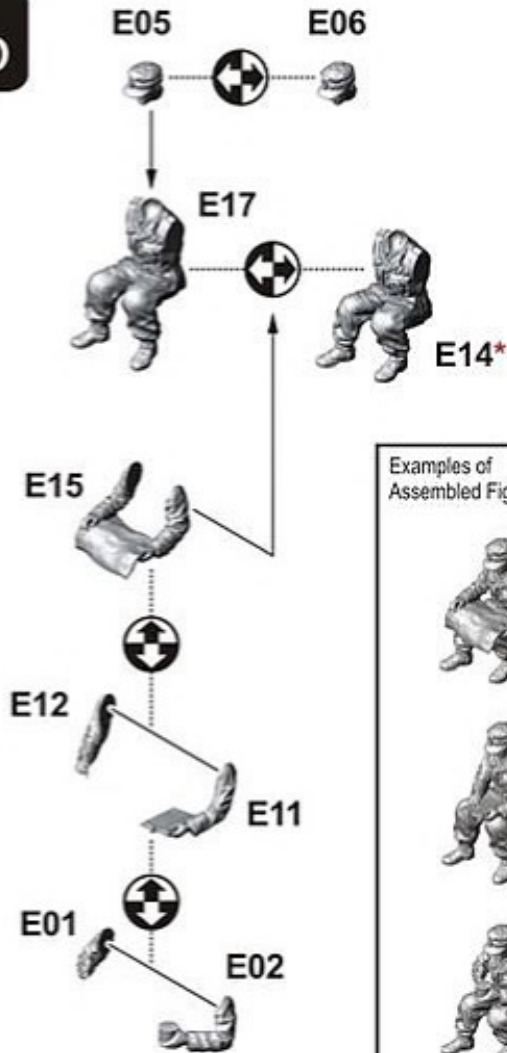

2b

For SdKfz 250/3 Alte only

* Optional

2c

For SdKfz 250/3 Neu only

* Optional

3

* Figure body for SdKfz 251 has an "1" engraved in the neck recess area. Figure body without marking is for SdKfz 250.

**3a**

Assembled Radio Operator

**3b**

Examples of Assembled Figure

**3c**

Field Marshal
Erwin Rommel

Assembled Figure

* To use Rommel inside the vehicle, put E39 on the seat under his feet to raise his height to the proper level.