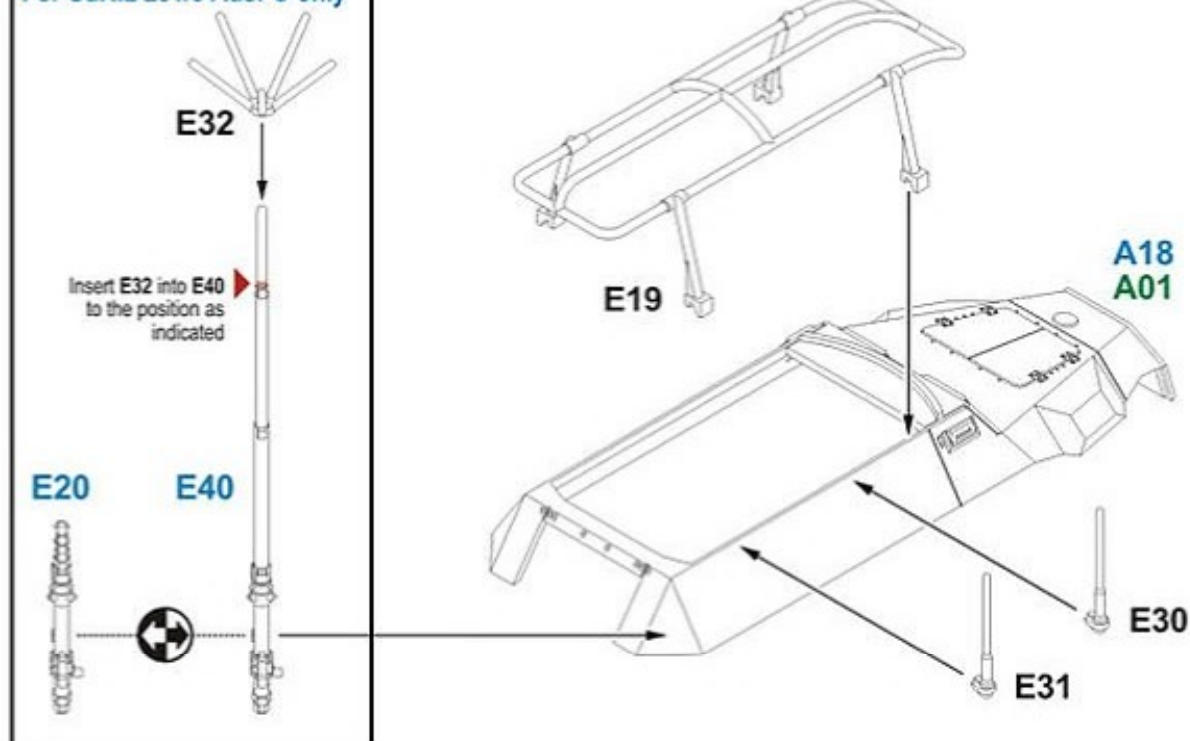

For SdKfz 251/3 Ausf C only