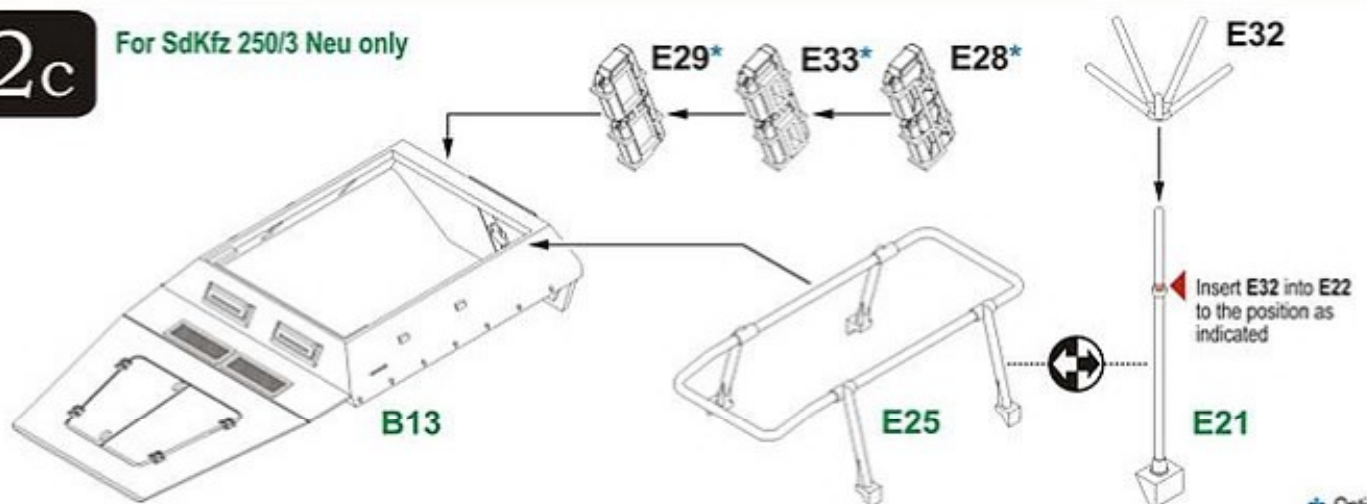

2b

For SdKfz 250/3 Alte only

* Optional

2c

For SdKfz 250/3 Neu only

* Optional

3

* Figure body for SdKfz 251 has an "1" engraved in the neck recess area. Figure body without marking is for SdKfz 250.

**3a**

Assembled Radio Operator

**3b**

Examples of Assembled Figure

**3c**

Field Marshal
Erwin Rommel

Assembled Figure

* To use Rommel inside the vehicle, put E39 on the seat under his feet to raise his height to the proper level.