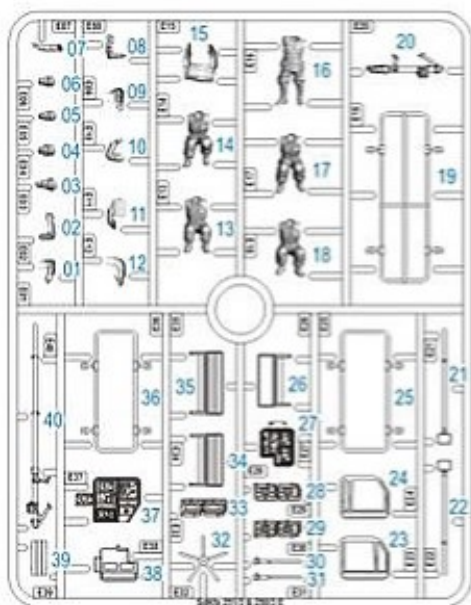

Product Code: 280039

E

- CAUTION**
- When you use glue or paint, do not use near a naked flame, and use in a well-ventilated area.
 - When assembling this kit, tools including knives are used. Extra care should be taken to avoid personal injury.
 - Keep out of reach of small children.

Read carefully and fully understand the instructions before commencing assembly. Model supplied unpainted. Bases, scenery, glue and paint not included. Meaning of symbols used:

- Choices
- Optional
- No glue
- Drill hole
- Bend
- Cut or trim with care

Please follow **BLUE** numbering for Ausf C version, and **GREEN** for Ausf D. Expansion Kit part numbering starts with the letter 'E'.

2

For SdKfz 250 (Alte or Neu)

Please refer to your original SdKfz 250 assembly instruction sheet to determine which other parts are required to assemble prior to the following steps.

2b

For SdKfz 250/3 Alte only

* Optional

2c

For SdKfz 250/3 Neu only

* Optional

3

* Figure body for SdKfz 251 has an "1" engraved in the neck recess area. Figure body without marking is for SdKfz 250.