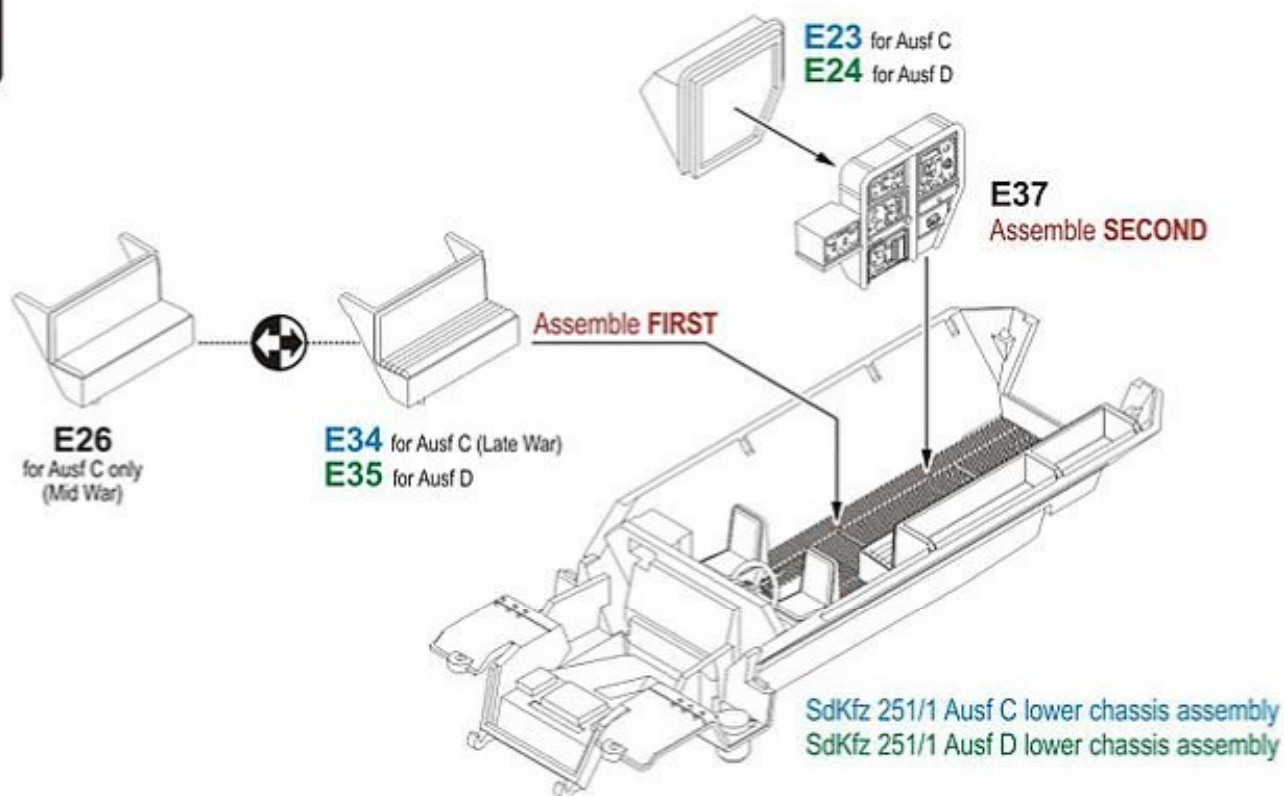

IMPORTANT: READ THIS FIRST BEFORE ASSEMBLY

1

For SdKfz 251 (Ausf C or Ausf D)

Please refer to your original SdKfz 251 assembly instruction sheet to determine which other parts are required to assemble prior to the following steps.

Please follow **BLUE** numbering for Ausf C version, and **GREEN** for Ausf D. Expansion Kit part numbering starts with the letter 'E'.

2

For SdKfz 250 (Alte or Neu)

Please refer to your original SdKfz 250 assembly instruction sheet to determine which other parts are required to assemble prior to the following steps.

Please follow **BLUE** numbering for Alte version, and **GREEN** for Neu. Expansion Kit part numbering starts with the letter 'E'.

1a