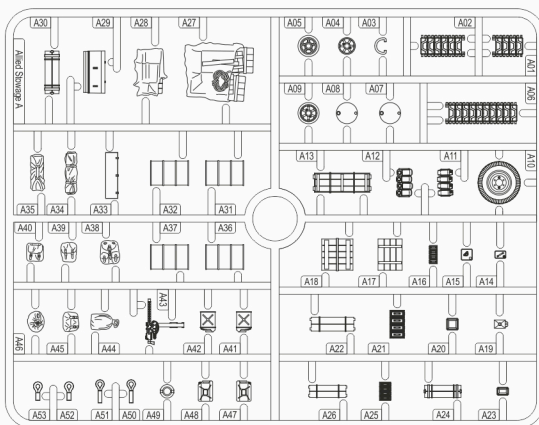

Product Code: 280033

220503-1

x2

A

- When you use glue or paint, do not use near a naked flame, and use in a well-ventilated area.
- When assembling this kit, tools including knives are used. Extra care should be taken to avoid personal injury.
- Keep out of reach of small children.

Read carefully and fully understand the instructions before commencing assembly. Model supplied unpainted. Bases, scenery, glue and paint not included. Legend used:

Choices

Optional

No glue

Drill hole

Bend

### WARNING

- THIS IS NOT A TOY
- INTENDED FOR COLLECTORS OF AGE 14 AND ABOVE
- CONTAINS SMALL PARTS AND POINTED COMPONENTS
- NOT SUITABLE FOR CHILDREN UNDER 6 YEARS OLD
- MODEL MAY VARY FROM IMAGE ON BOX
- READY TO ASSEMBLE PRECISION MODEL KIT