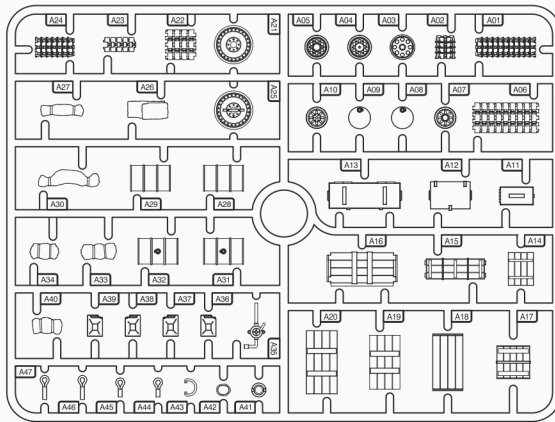

Product Code: 280022

230302-1

A

x2

- When you use glue or paint, do not use near a naked flame, and use in a well-ventilated area.
- When assembling this kit, tools including knives are used. Extra care should be taken to avoid personal injury.
- Keep out of reach of small children.

Read carefully and fully understand the instructions before commencing assembly. Model supplied unpainted. Bases, scenery, glue and paint not included. Meaning of symbols used:

Choices

Optional

No glue

Drill hole

A10

A07

A01

SdKfz 251 Series Spare Wheel

A03

SdKfz 251 Series Spare Tracks

A23

A11