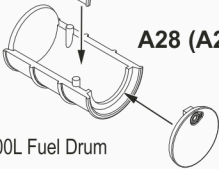

A30

Various Tarps & Canvas Tops for vehicles

A33

A34

A40

A31 (A32)

A28 (A29)

200L Fuel Drum

A08 (A09)

A35

Fuel Pump

OPTION - Drill 1.2mm hole into fuel drum to insert pump in place for variety

A46

A44

A47

Wire Noose for Tow Cable