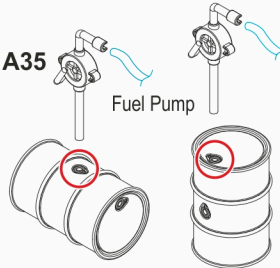

A08 (A09)

A35

Fuel Pump

OPTION - Drill 1.2mm hole into fuel drum to insert pump in place for variety

A46

A44

A47

Wire Noose for Tow Cable