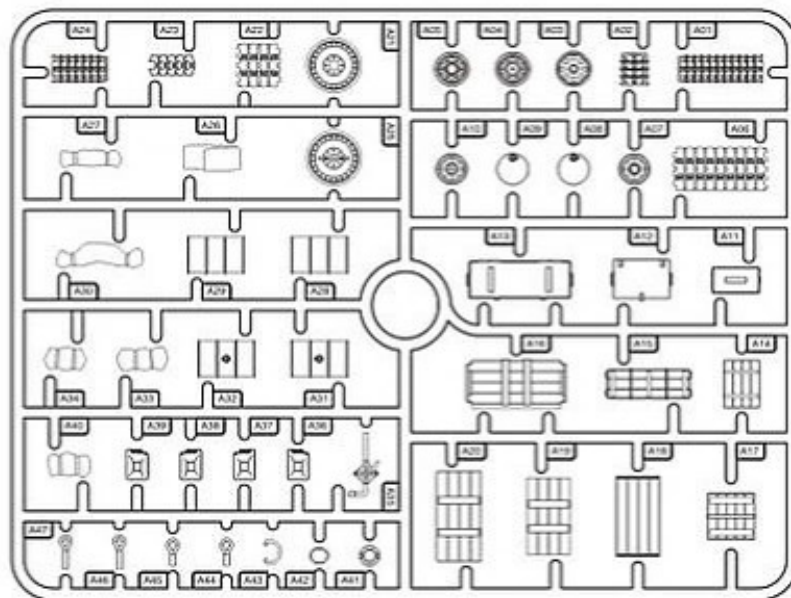

Product Code: 260022

**A**

- CAUTION**
- When you use glue or paint, do not use near a naked flame, and use in a well-ventilated area.
  - When assembling this kit, tools including knives are used. Extra care should be taken to avoid personal injury.
  - Keep out of reach of small children.

Read carefully and fully understand the instructions before commencing assembly. Model supplied unpainted. Bases, scenery, glue and paint not included. Meaning of symbols used:

Choices

Optional

No glue

Drill hole

Bend

**WARNING:**  
Contains small parts which  
may be hazardous to children  
under 14 years of age.